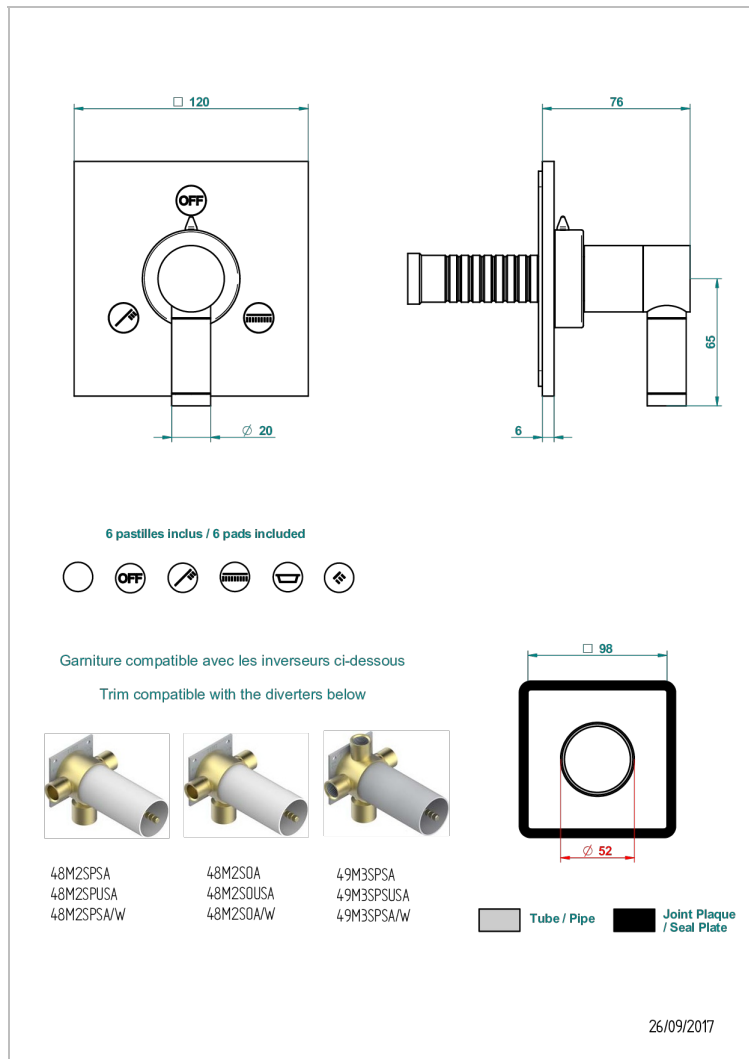

ANOА С ЧЕРНЫМИ РОГОВЫМИ ВСТАВКАМИ

G5D-48M2SB

Trim for wall mounted diverter, 2 ways - ref. 48M2 and 3 ways - ref. 49M3

ХАРАКТЕРИСТИКИ

- Anoa с чёрными роговыми вставками
- Trim for wall mounted diverter, 2 ways - ref. 48M2 and 3 ways - ref. 49M3

СВЯЗАННЫЕ ТОВАРНЫЕ ПОЗИЦИИ

- Ref. G00-48M2SOA Wall mounted 3-way diverter with ceramic cartridge for concealed installation- 1 inlet 3/4" and 2 outlets 1/2" without stop position, without trim
- Ref. G00-48M2SPSA Wall mounted 3-way diverter with ceramic cartridge for concealed installation, 1 inlet 3/4" and 2 outlets 1/2" with stop position, without trim
- Ref. G00-49M3SPSA Wall mounted 4-way diverter with ceramic cartridge for concealed installation- 1 inlet 3/4" and 3 outlets 1/2" with stop position, without trim