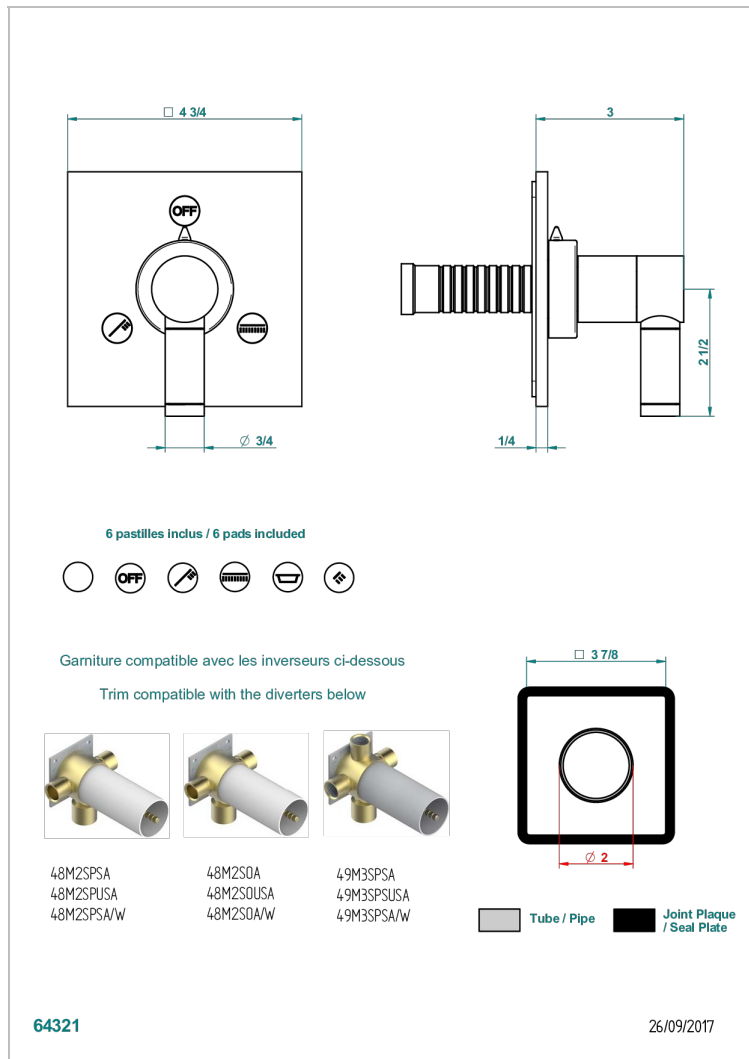

АНОА С ЧЁРНЫМИ РОГОВЫМИ ВСТАВКАМИ

G5D-48M2SB

Trim for wall mounted diverter, 2 ways - ref. 48M2 and 3 ways - ref. 49M3

ХАРАКТЕРИСТИКИ

- Anoa с чёрными роговыми вставками
- Trim for wall mounted diverter, 2 ways - ref. 48M2 and 3 ways - ref. 49M3

СВЯЗАННЫЕ ТОВАРНЫЕ ПОЗИЦИИ

- Ref. G00-48M2SOA Wall mounted 3-way diverter with ceramic cartridge for concealed installation- 1 inlet 3/4" and 2 outlets 1/2" without stop position, without trim
- Ref. G00-48M2SPSA Wall mounted 3-way diverter with ceramic cartridge for concealed installation, 1 inlet 3/4" and 2 outlets 1/2" with stop position, without trim
- Ref. G00-49M3SPSA Wall mounted 4-way diverter with ceramic cartridge for concealed installation- 1 inlet 3/4" and 3 outlets 1/2" with stop position, without trim