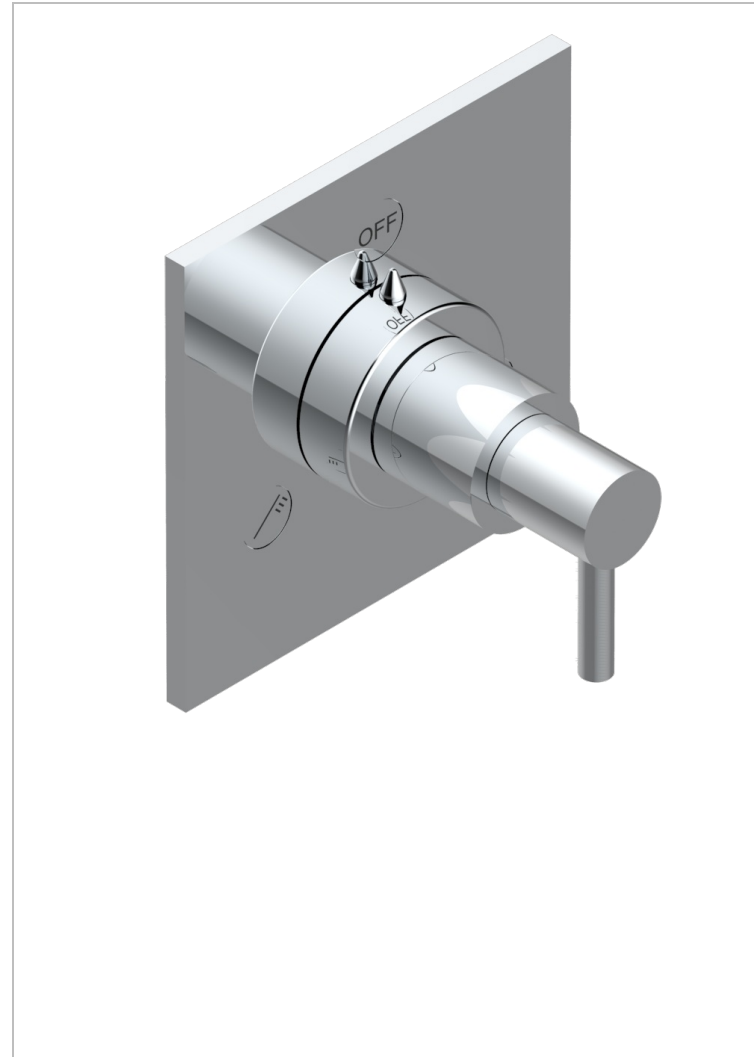

NANO CON MANETAS

G5B-48M2SB

Trim for wall mounted diverter, 2 ways - ref. 48M2 and 3 ways - ref. 49M3

CARACTERÍSTICAS

- Nano con manetas
- Trim for wall mounted diverter, 2 ways - ref. 48M2 and 3 ways - ref. 49M3

PRODUCTOS RELACIONADOS

- Ref. G00-48M2SOA Wall mounted 3-way diverter with ceramic cartridge for concealed installation- 1 inlet 3/4" and 2 outlets 1/2" without stop position, without trim
- Ref. G00-48M2SPSA Wall mounted 3-way diverter with ceramic cartridge for concealed installation, 1 inlet 3/4" and 2 outlets 1/2" with stop position, without trim
- Ref. G00-49M3SPSA Wall mounted 4-way diverter with ceramic cartridge for concealed installation- 1 inlet 3/4" and 3 outlets 1/2" with stop position, without trim

ACABADOS DISPONIBLES

Cerámica negra mate - D30
Cromo - A02
Cromo / dorado - G02
Cromo mate - C02
Dorado - F01
Dorado mate - F07

Dorado pálido - F30
Dorado pálido mate (sin barniz) - F31
Níquel - B01
Níquel mate - C01
Níquel viejo - H28