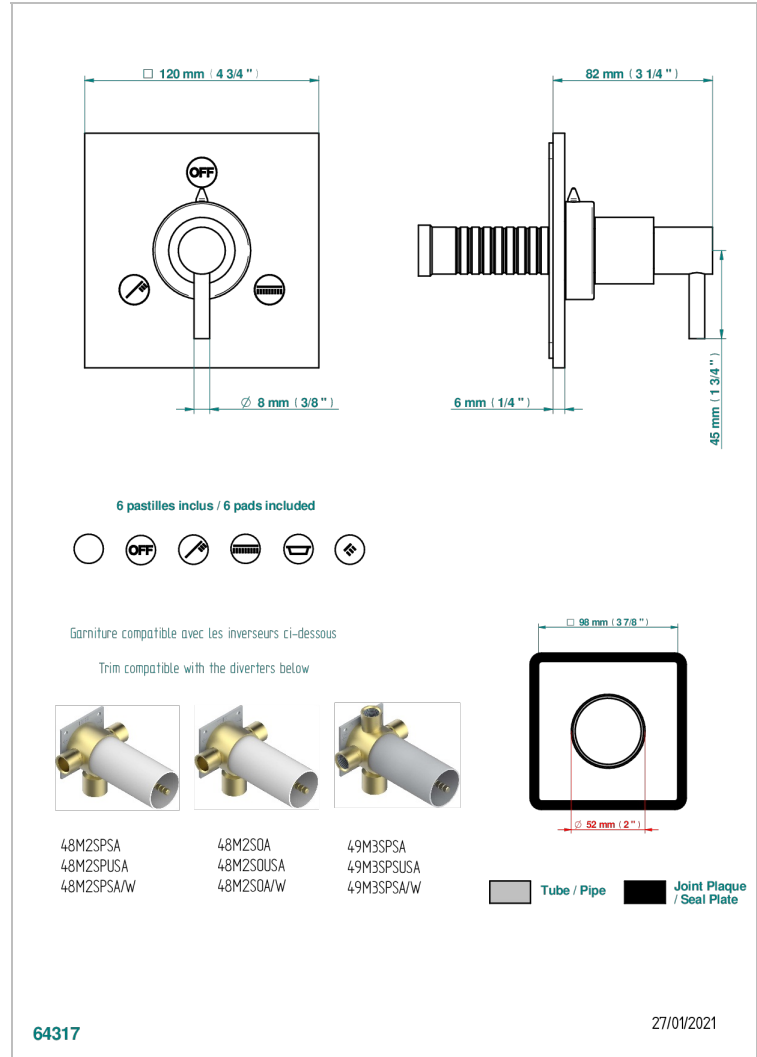

NANO CON MANETAS

G5B-48M2SB

Trim for wall mounted diverter, 2 ways - ref. 48M2 and 3 ways - ref. 49M3

CARACTERÍSTICAS

- Nano con manetas
- Trim for wall mounted diverter, 2 ways - ref. 48M2 and 3 ways - ref. 49M3

PRODUCTOS RELACIONADOS

- Ref. G00-48M2SOA Wall mounted 3-way diverter with ceramic cartridge for concealed installation- 1 inlet 3/4" and 2 outlets 1/2" without stop position, without trim
- Ref. G00-48M2SPSA Wall mounted 3-way diverter with ceramic cartridge for concealed installation, 1 inlet 3/4" and 2 outlets 1/2" with stop position, without trim
- Ref. G00-49M3SPSA Wall mounted 4-way diverter with ceramic cartridge for concealed installation- 1 inlet 3/4" and 3 outlets 1/2" with stop position, without trim