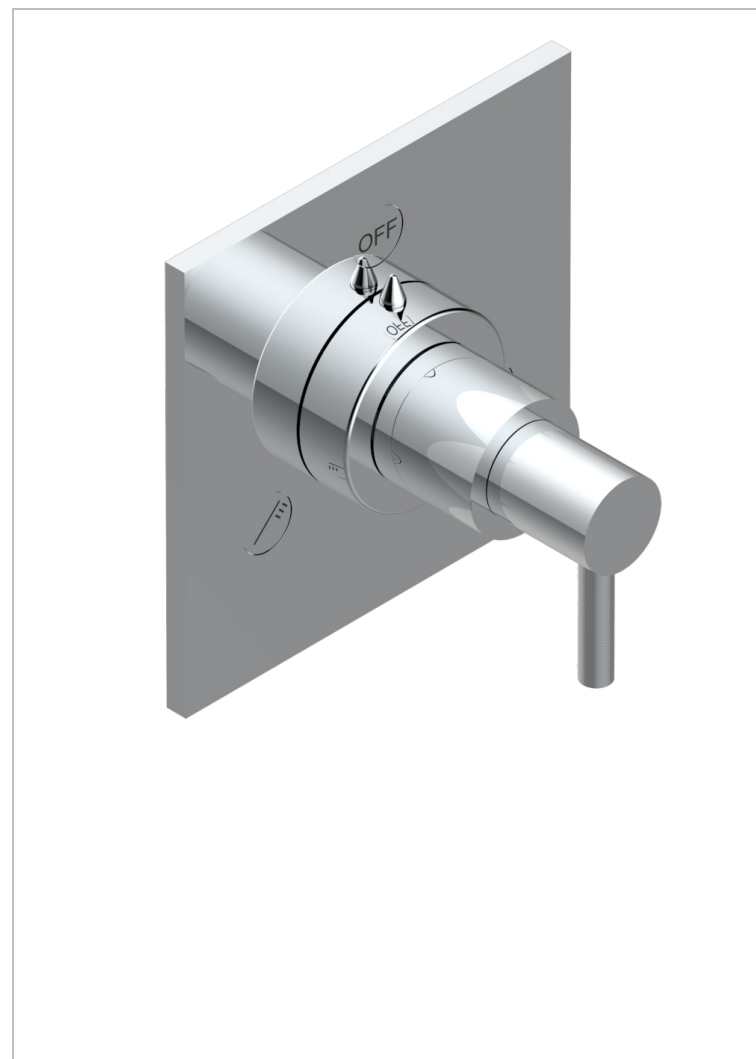

NANO WITH LEVER

G5B-48M2SB

Trim for wall mounted diverter, 2 ways - ref. 48M2 and 3 ways - ref. 49M3

CHARACTERISTIC

- Nano with lever
- Trim for wall mounted diverter, 2 ways - ref. 48M2 and 3 ways - ref. 49M3

RELATED SKU'S

- Ref. G00-48M2SOA Wall mounted 3-way diverter with ceramic cartridge for concealed installation- 1 inlet 3/4" and 2 outlets 1/2" without stop position, without trim
- Ref. G00-48M2SPSA Wall mounted 3-way diverter with ceramic cartridge for concealed installation, 1 inlet 3/4" and 2 outlets 1/2" with stop position, without trim
- Ref. G00-49M3SPSA Wall mounted 4-way diverter with ceramic cartridge for concealed installation- 1 inlet 3/4" and 3 outlets 1/2" with stop position, without trim

AVAILABLE FINITIONS

Antique nickel - H28
Black ceram - D30
Matt chrome - C02
Matt gold - F07
Matt nickel (color finish) - C01
Polished chrome (color finish) - A02

Polished chrome / Polished gold (color finish) - G02
Polished gold (color finish) - F01
Polished nickel - B01
Soft gold - F30
Soft matt gold - F31