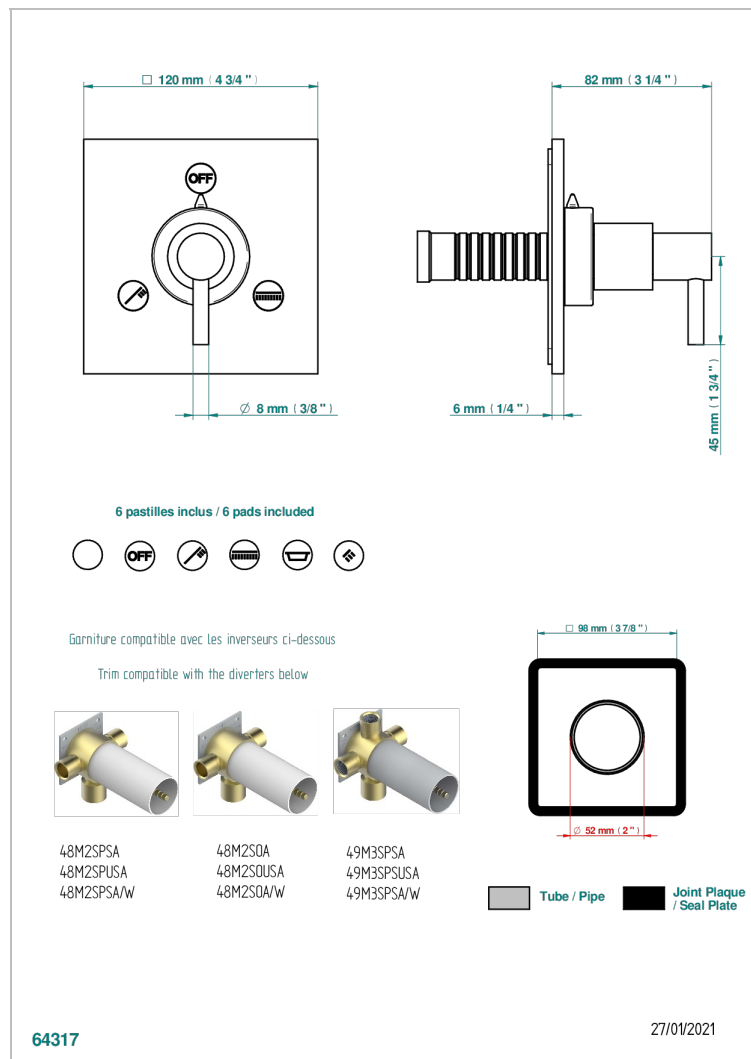

NANO WITH LEVER

G5B-48M2SB

Trim for wall mounted diverter, 2 ways - ref. 48M2 and 3 ways - ref. 49M3

CHARACTERISTIC

- Nano with lever
- Trim for wall mounted diverter, 2 ways - ref. 48M2 and 3 ways - ref. 49M3

RELATED SKU'S

- Ref. G00-48M2SOA Wall mounted 3-way diverter with ceramic cartridge for concealed installation- 1 inlet 3/4" and 2 outlets 1/2" without stop position, without trim
- Ref. G00-48M2SPSA Wall mounted 3-way diverter with ceramic cartridge for concealed installation, 1 inlet 3/4" and 2 outlets 1/2" with stop position, without trim
- Ref. G00-49M3SPSA Wall mounted 4-way diverter with ceramic cartridge for concealed installation- 1 inlet 3/4" and 3 outlets 1/2" with stop position, without trim