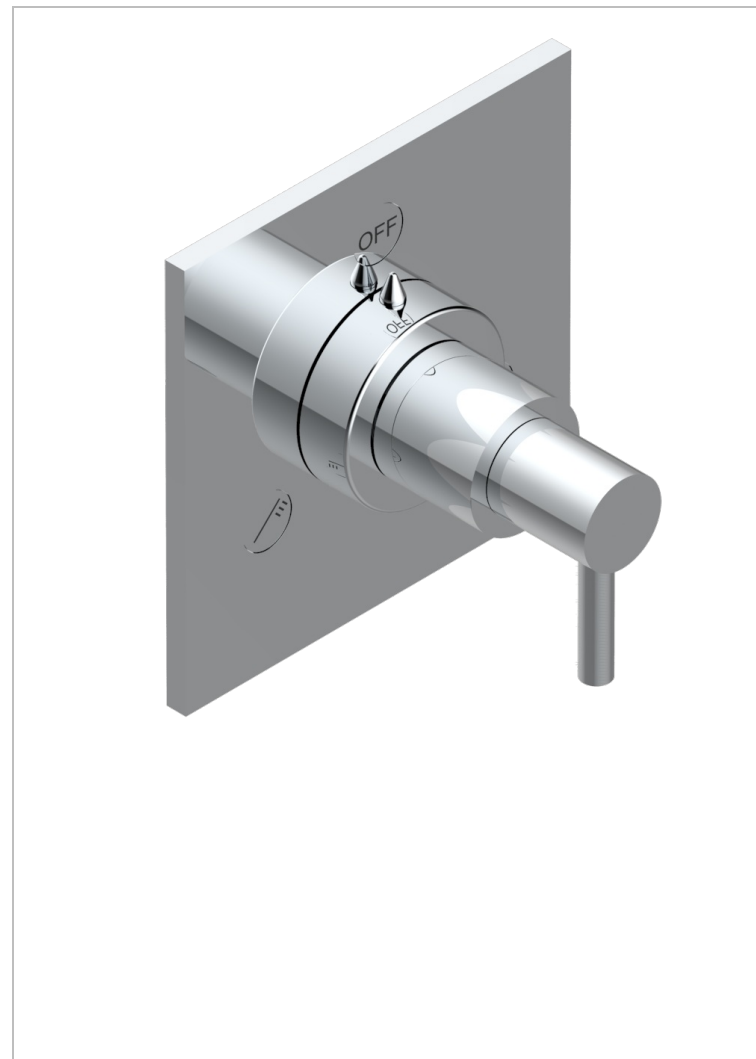

NANO C РУКОЯТКАМИ

G5B-48M2SB

Trim for wall mounted diverter, 2 ways - ref. 48M2 and 3 ways - ref. 49M3

THG[®]
PARIS

ХАРАКТЕРИСТИКИ

- Nano с рукоятками
- Trim for wall mounted diverter, 2 ways - ref. 48M2 and 3 ways - ref. 49M3

СВЯЗАННЫЕ ТОВАРНЫЕ ПОЗИЦИИ

- Ref. G00-48M2SOA Wall mounted 3-way diverter with ceramic cartridge for concealed installation- 1 inlet 3/4" and 2 outlets 1/2" without stop position, without trim
- Ref. G00-48M2SPSA Wall mounted 3-way diverter with ceramic cartridge for concealed installation, 1 inlet 3/4" and 2 outlets 1/2" with stop position, without trim
- Ref. G00-49M3SPSA Wall mounted 4-way diverter with ceramic cartridge for concealed installation- 1 inlet 3/4" and 3 outlets 1/2" with stop position, without trim

ДОСТУПНЫЕ ВАРИАНТЫ ПОКРЫТИЙ

Black ceram - D30
Золото - F01
Матовое золото - F07
Матовое светлое золото - F31
Матовый никель - C01
Матовый хром - C02

Никель - B01
Светлое золото - F30
Состаренный никель - H28
Хром - A02
Хром/золото - G02