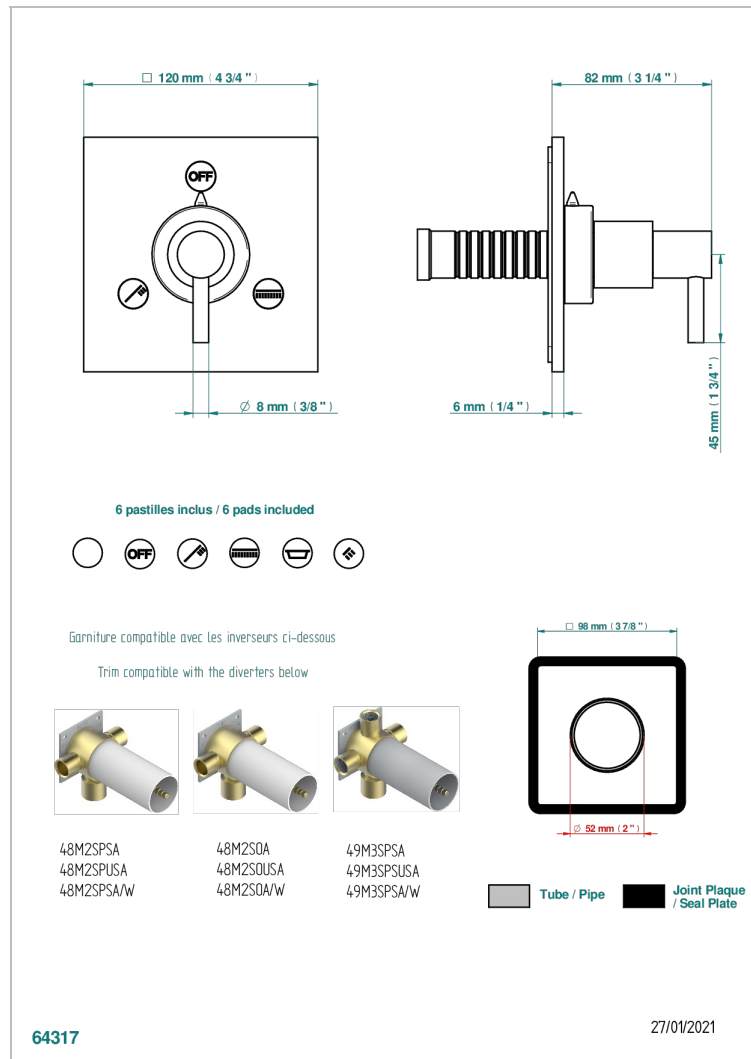

NANO C РУКОЯТКАМИ

G5B-48M2SB

Trim for wall mounted diverter, 2 ways - ref. 48M2 and 3 ways - ref. 49M3

THG[®]
PARIS

ХАРАКТЕРИСТИКИ

- Nano с рукоятками
- Trim for wall mounted diverter, 2 ways - ref. 48M2 and 3 ways - ref. 49M3

СВЯЗАННЫЕ ТОВАРНЫЕ ПОЗИЦИИ

- Ref. G00-48M2SOA Wall mounted 3-way diverter with ceramic cartridge for concealed installation- 1 inlet 3/4" and 2 outlets 1/2" without stop position, without trim
- Ref. G00-48M2SPSA Wall mounted 3-way diverter with ceramic cartridge for concealed installation, 1 inlet 3/4" and 2 outlets 1/2" with stop position, without trim
- Ref. G00-49M3SPSA Wall mounted 4-way diverter with ceramic cartridge for concealed installation- 1 inlet 3/4" and 3 outlets 1/2" with stop position, without trim