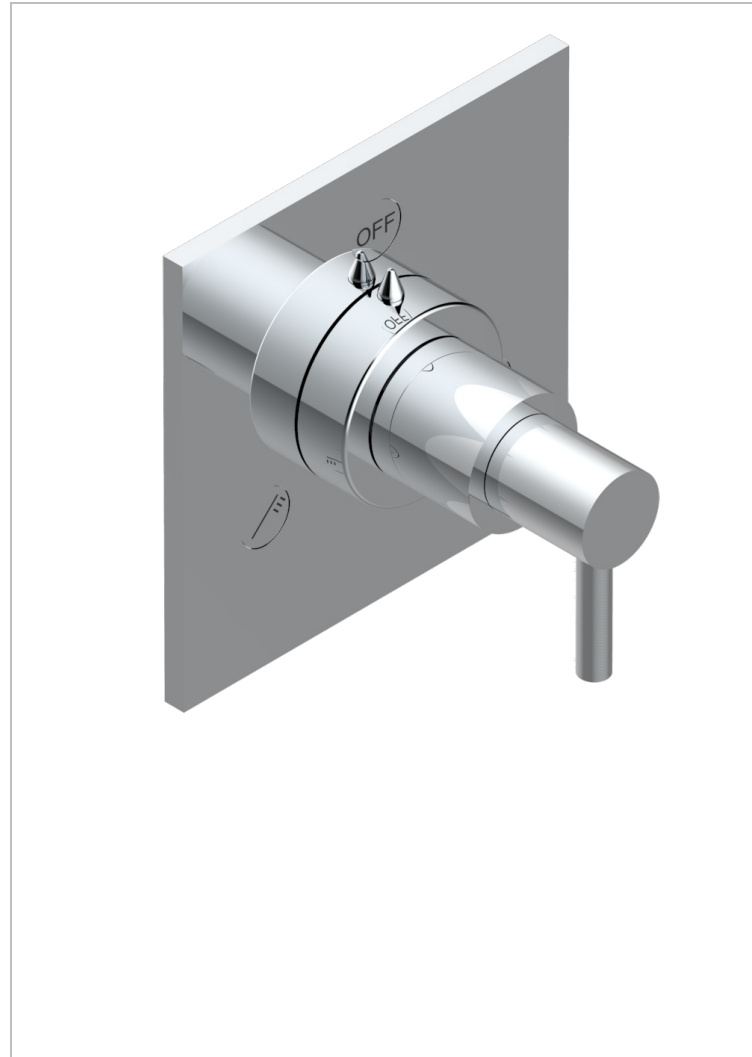

NANO CON MANETAS

G5B-48M2SB

Trim for wall mounted diverter, 2 ways - ref. 48M2 and 3 ways - ref. 49M3

CARACTERÍSTICAS

- Nano con manetas
- Trim for wall mounted diverter, 2 ways - ref. 48M2 and 3 ways - ref. 49M3

PRODUCTOS RELACIONADOS

- Ref. G00-48M2SOA Wall mounted 3-way diverter with ceramic cartridge for concealed installation- 1 inlet 3/4" and 2 outlets 1/2" without stop position, without trim
- Ref. G00-48M2SPSA Wall mounted 3-way diverter with ceramic cartridge for concealed installation, 1 inlet 3/4" and 2 outlets 1/2" with stop position, without trim
- Ref. G00-49M3SPSA Wall mounted 4-way diverter with ceramic cartridge for concealed installation- 1 inlet 3/4" and 3 outlets 1/2" with stop position, without trim

ACABADOS DISPONIBLES

Cerámica negra mate - D30
Cromo - A02
Cromo / dorado - G02
Cromo mate - C02
Dorado - F01
Dorado mate - F07

Dorado pálido - F30
Dorado pálido mate (sin barniz) - F31
Níquel - B01
Níquel mate - C01
Níquel viejo - H28