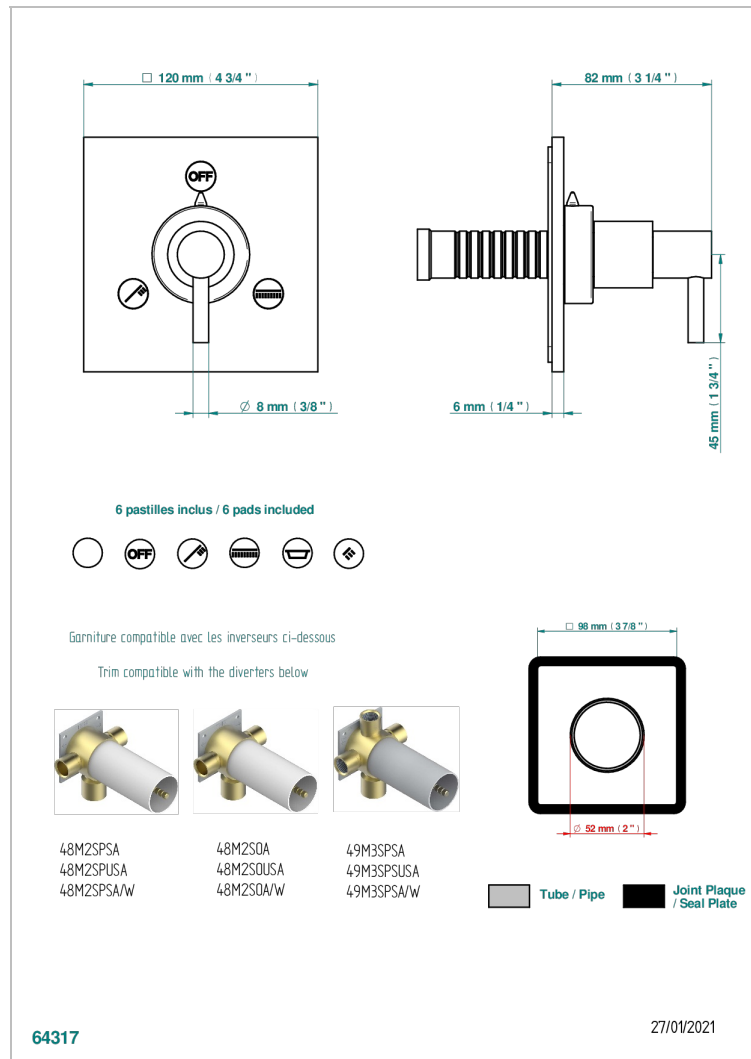

NANO WITH LEVER

G5B-48M2SB

Trim for wall mounted diverter, 2 ways - ref. 48M2 and 3 ways - ref. 49M3

CHARACTERISTIC

- Nano with lever
- Trim for wall mounted diverter, 2 ways - ref. 48M2 and 3 ways - ref. 49M3

RELATED SKU'S

- Ref. G00-48M2SOA Wall mounted 3-way diverter with ceramic cartridge for concealed installation- 1 inlet 3/4" and 2 outlets 1/2" without stop position, without trim
- Ref. G00-48M2SPSA Wall mounted 3-way diverter with ceramic cartridge for concealed installation, 1 inlet 3/4" and 2 outlets 1/2" with stop position, without trim
- Ref. G00-49M3SPSA Wall mounted 4-way diverter with ceramic cartridge for concealed installation- 1 inlet 3/4" and 3 outlets 1/2" with stop position, without trim