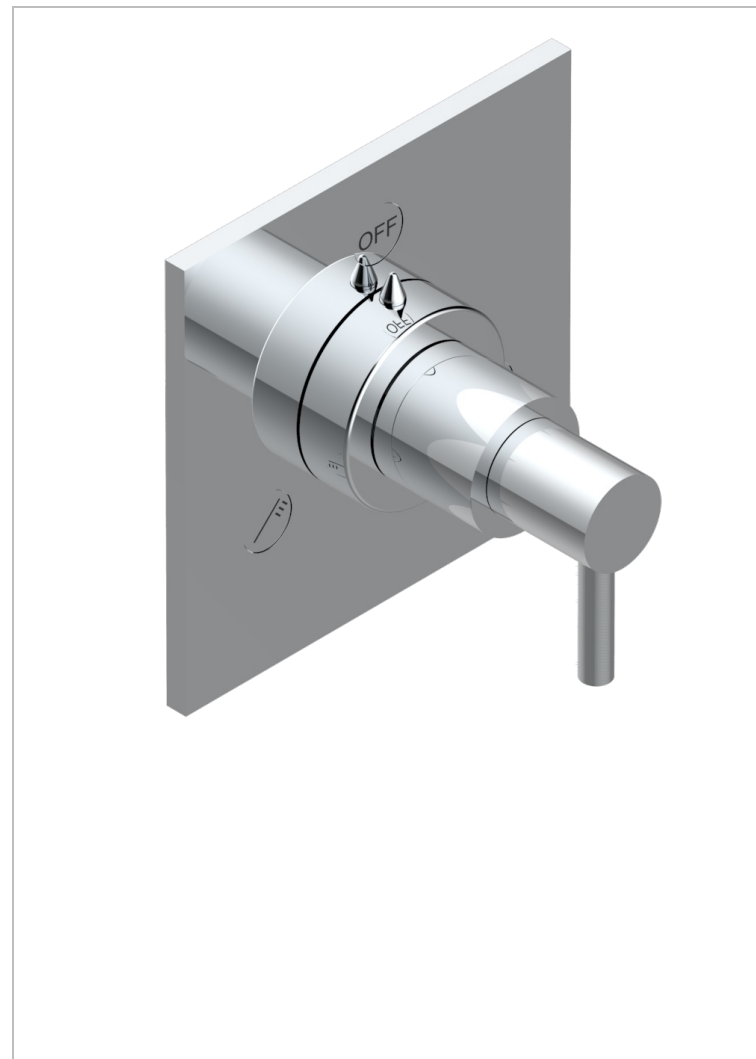

NANO WITH LEVER

G5B-48M2SB

Trim for wall mounted diverter, 2 ways - ref. 48M2 and 3 ways - ref. 49M3

CHARACTERISTIC

- Nano with lever
- Trim for wall mounted diverter, 2 ways - ref. 48M2 and 3 ways - ref. 49M3

RELATED SKU'S

- Ref. G00-48M2SOA Wall mounted 3-way diverter with ceramic cartridge for concealed installation- 1 inlet 3/4" and 2 outlets 1/2" without stop position, without trim
- Ref. G00-48M2SPSA Wall mounted 3-way diverter with ceramic cartridge for concealed installation, 1 inlet 3/4" and 2 outlets 1/2" with stop position, without trim
- Ref. G00-49M3SPSA Wall mounted 4-way diverter with ceramic cartridge for concealed installation- 1 inlet 3/4" and 3 outlets 1/2" with stop position, without trim

AVAILABLE FINITIONS

Antique nickel - H28
Black ceram - D30
Matt chrome - C02
Matt gold - F07
Matt nickel (color finish) - C01
Polished chrome (color finish) - A02

Polished chrome / Polished gold (color finish) - G02
Polished gold (color finish) - F01
Polished nickel - B01
Soft gold - F30
Soft matt gold - F31