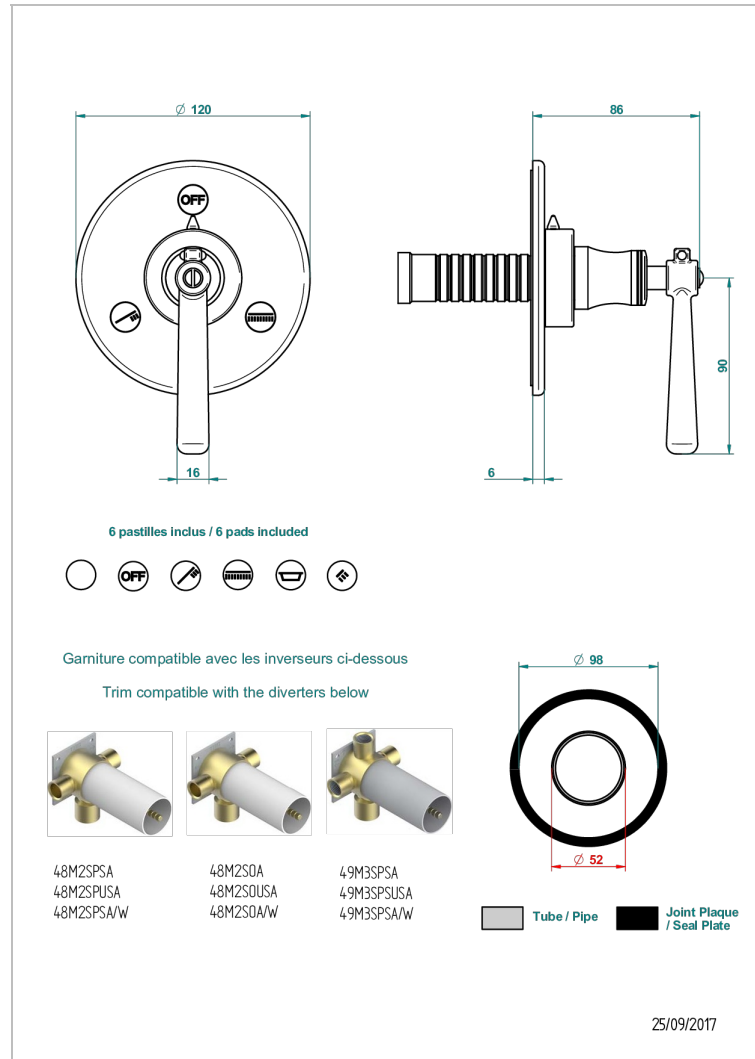

BEAUBOURG WITH LEVER HANDLES

G7B-48M2SB

Trim for wall mounted diverter - 2 ways ref.48M2 & 3 ways ref.49M3

CHARACTERISTIC

- Beaubourg with lever handles
- Trim for wall mounted diverter - 2 ways ref.48M2 & 3 ways ref.49M3

RELATED SKU'S

- Ref. G00-48M2SOUSA Wall mounted 3-way diverter with ceramic cartridge for concealed installation- 1 inlet 3/4" and 2 outlets 1/2" without shared ports no stop position - no trim
- Ref. G00-48M2SPSUSA Wall mounted 3-way diverter with ceramic cartridge for concealed installation- 1 inlet 3/4" and 2 outlets 1/2" with positive top, no shared ports - no trim
- Ref. G00-49M3SPSUSA Wall mounted 4-way diverter with ceramic cartridge for concealed installation- 1 inlet 3/4" and 3 outlets 1/2" with positive top, no shared ports - no trim