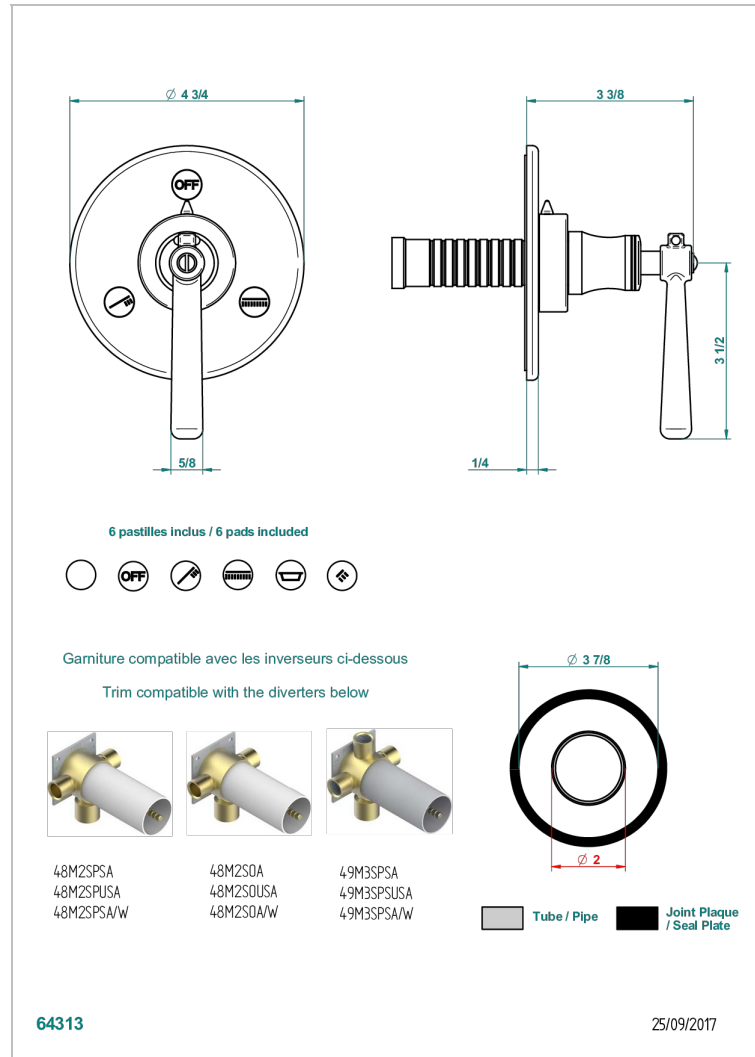

BEAUBOURG WITH LEVER HANDLES

G7B-48M2SB

Trim for wall mounted diverter - 2 ways ref.48M2 & 3 ways ref.49M3

CHARACTERISTIC

- Beaubourg with lever handles
- Trim for wall mounted diverter - 2 ways ref.48M2 & 3 ways ref.49M3

RELATED SKU'S

- Ref. G00-48M2SOUSA Wall mounted 3-way diverter with ceramic cartridge for concealed installation- 1 inlet 3/4" and 2 outlets 1/2" without shared ports no stop position - no trim
- Ref. G00-48M2SPSUSA Wall mounted 3-way diverter with ceramic cartridge for concealed installation- 1 inlet 3/4" and 2 outlets 1/2" with positive top, no shared ports - no trim
- Ref. G00-49M3SPSUSA Wall mounted 4-way diverter with ceramic cartridge for concealed installation- 1 inlet 3/4" and 3 outlets 1/2" with positive top, no shared ports - no trim