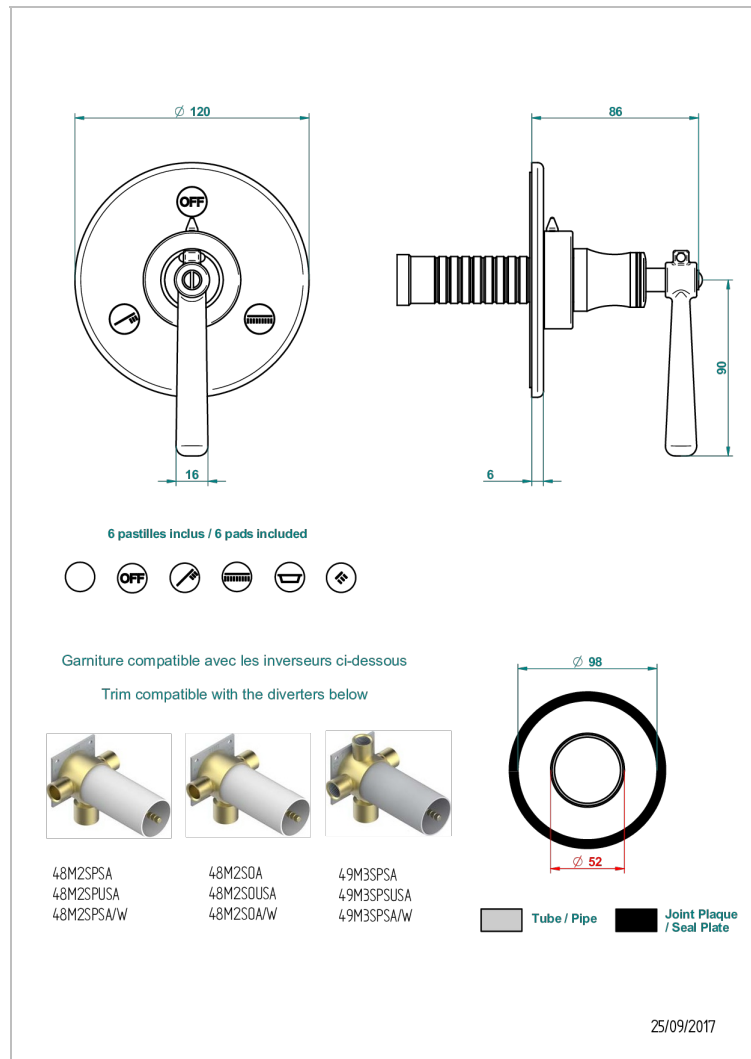

BEAUBOURG CON MANETAS

G7B-48M2SB

Trim for wall mounted diverter, 2 ways - ref. 48M2 and 3 ways - ref. 49M3

CARACTERÍSTICAS

- Beaubourg con manetas
- Trim for wall mounted diverter, 2 ways - ref. 48M2 and 3 ways - ref. 49M3

PRODUCTOS RELACIONADOS

- Ref. G00-48M2SOA Wall mounted 3-way diverter with ceramic cartridge for concealed installation- 1 inlet 3/4" and 2 outlets 1/2" without stop position, without trim
- Ref. G00-48M2SPSA Wall mounted 3-way diverter with ceramic cartridge for concealed installation, 1 inlet 3/4" and 2 outlets 1/2" with stop position, without trim
- Ref. G00-49M3SPSA Wall mounted 4-way diverter with ceramic cartridge for concealed installation- 1 inlet 3/4" and 3 outlets 1/2" with stop position, without trim