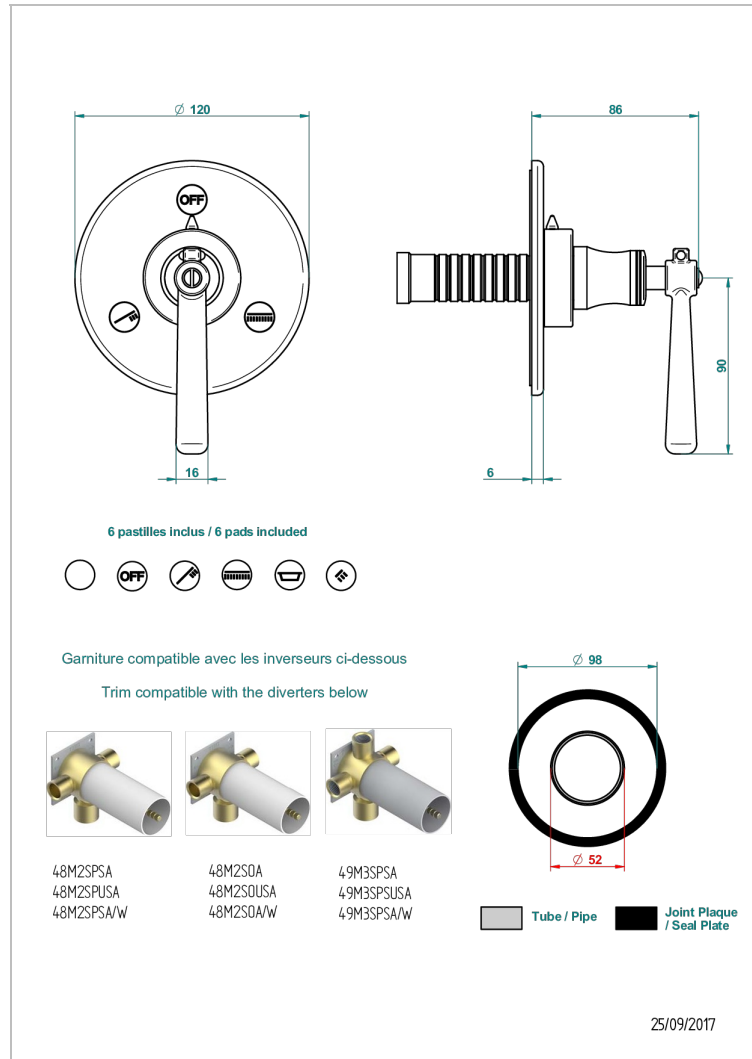

# BEAUBOURG WITH LEVER

G7B-48M2SB

Trim for wall mounted diverter, 2 ways - ref. 48M2 and 3 ways - ref. 49M3

## CHARACTERISTIC

- Beaubourg with lever
- Trim for wall mounted diverter, 2 ways - ref. 48M2 and 3 ways - ref. 49M3

## RELATED SKU'S

- Ref. G00-48M2SOA Wall mounted 3-way diverter with ceramic cartridge for concealed installation- 1 inlet 3/4" and 2 outlets 1/2" without stop position, without trim
- Ref. G00-48M2SPSA Wall mounted 3-way diverter with ceramic cartridge for concealed installation, 1 inlet 3/4" and 2 outlets 1/2" with stop position, without trim
- Ref. G00-49M3SPSA Wall mounted 4-way diverter with ceramic cartridge for concealed installation- 1 inlet 3/4" and 3 outlets 1/2" with stop position, without trim