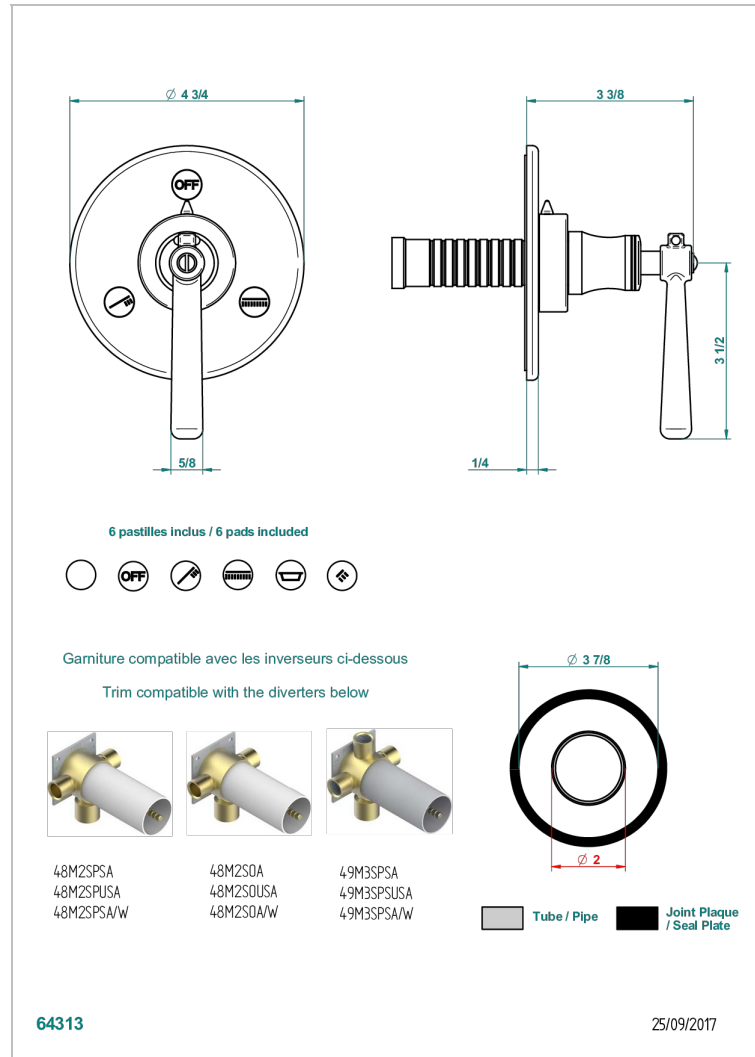

BEAUBOURG CON MANETAS

G7B-48M2SB

Trim for wall mounted diverter, 2 ways - ref. 48M2 and 3 ways - ref. 49M3

CARACTERÍSTICAS

- Beaubourg con manetas
- Trim for wall mounted diverter, 2 ways - ref. 48M2 and 3 ways - ref. 49M3

PRODUCTOS RELACIONADOS

- Ref. G00-48M2SOA Wall mounted 3-way diverter with ceramic cartridge for concealed installation- 1 inlet 3/4" and 2 outlets 1/2" without stop position, without trim
- Ref. G00-48M2SPSA Wall mounted 3-way diverter with ceramic cartridge for concealed installation, 1 inlet 3/4" and 2 outlets 1/2" with stop position, without trim
- Ref. G00-49M3SPSA Wall mounted 4-way diverter with ceramic cartridge for concealed installation- 1 inlet 3/4" and 3 outlets 1/2" with stop position, without trim