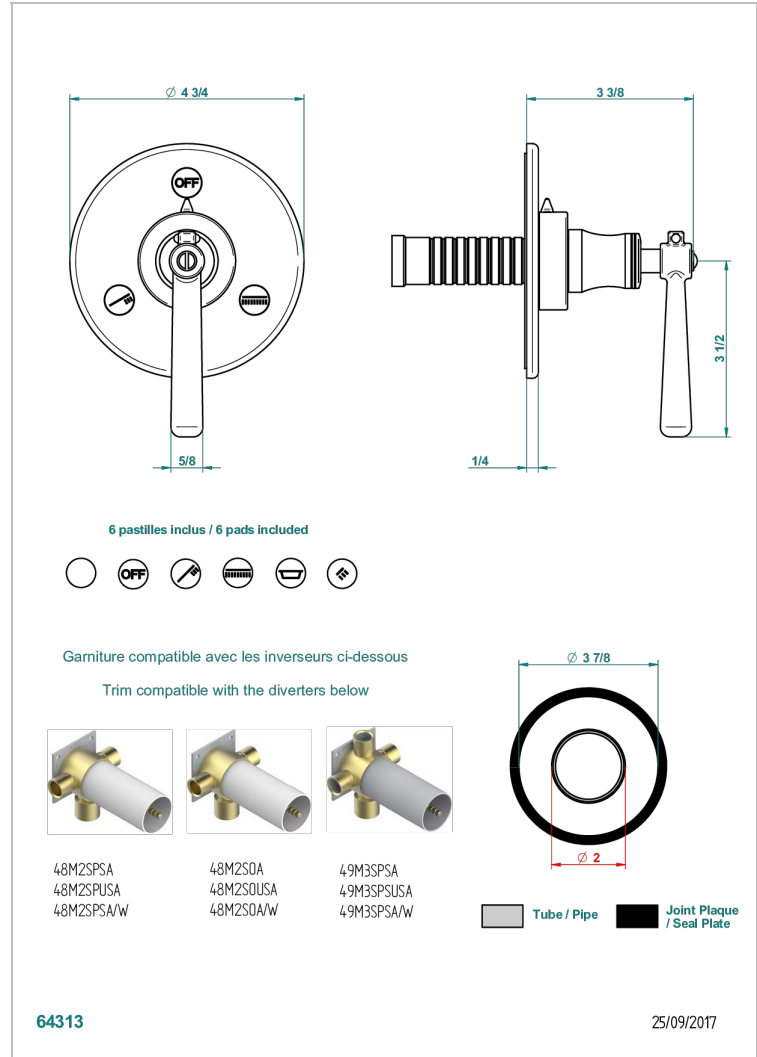

# BEAUBOURG WITH LEVER

G7B-48M2SB

Trim for wall mounted diverter, 2 ways - ref. 48M2 and 3 ways - ref. 49M3

## CHARACTERISTIC

- Beaubourg with lever
- Trim for wall mounted diverter, 2 ways - ref. 48M2 and 3 ways - ref. 49M3

## RELATED SKU'S

- Ref. G00-48M2SOA Wall mounted 3-way diverter with ceramic cartridge for concealed installation- 1 inlet 3/4" and 2 outlets 1/2" without stop position, without trim
- Ref. G00-48M2SPSA Wall mounted 3-way diverter with ceramic cartridge for concealed installation, 1 inlet 3/4" and 2 outlets 1/2" with stop position, without trim
- Ref. G00-49M3SPSA Wall mounted 4-way diverter with ceramic cartridge for concealed installation- 1 inlet 3/4" and 3 outlets 1/2" with stop position, without trim