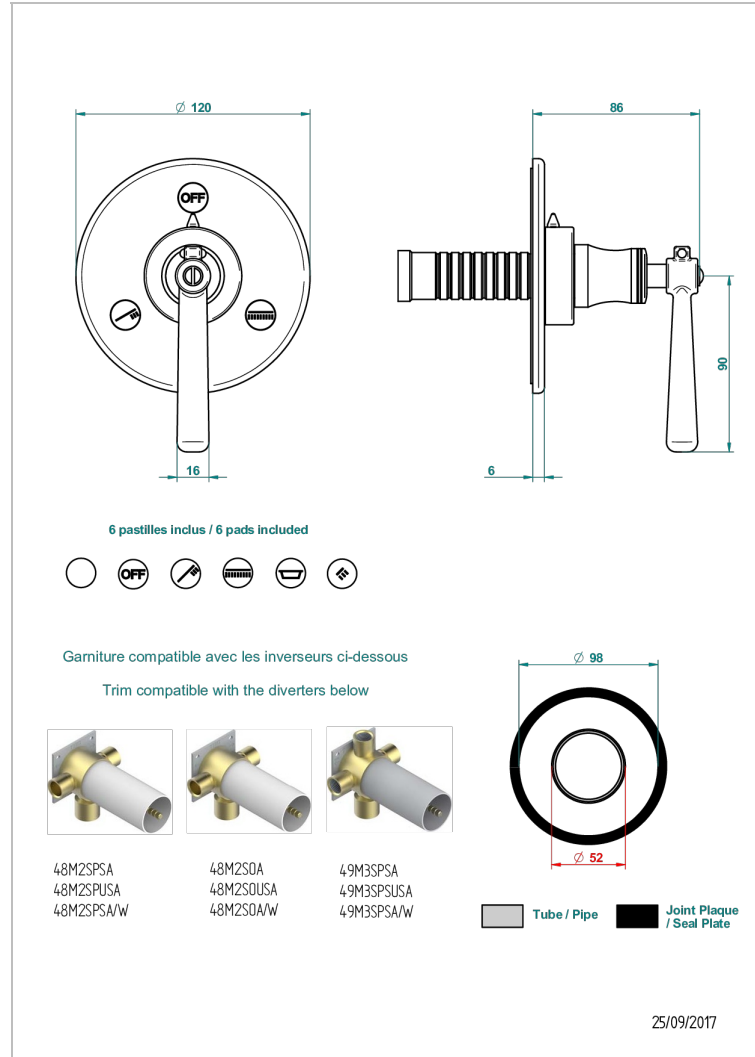

BEAUBOURG C РУКОЯТКАМИ

G7B-48M2SB

Trim for wall mounted diverter, 2 ways - ref. 48M2 and 3 ways - ref. 49M3

THG[®]
PARIS

ХАРАКТЕРИСТИКИ

- Beaubourg с рукоятками
- Trim for wall mounted diverter, 2 ways - ref. 48M2 and 3 ways - ref. 49M3

СВЯЗАННЫЕ ТОВАРНЫЕ ПОЗИЦИИ

- Ref. G00-48M2SOA Wall mounted 3-way diverter with ceramic cartridge for concealed installation- 1 inlet 3/4" and 2 outlets 1/2" without stop position, without trim
- Ref. G00-48M2SPSA Wall mounted 3-way diverter with ceramic cartridge for concealed installation, 1 inlet 3/4" and 2 outlets 1/2" with stop position, without trim
- Ref. G00-49M3SPSA Wall mounted 4-way diverter with ceramic cartridge for concealed installation- 1 inlet 3/4" and 3 outlets 1/2" with stop position, without trim