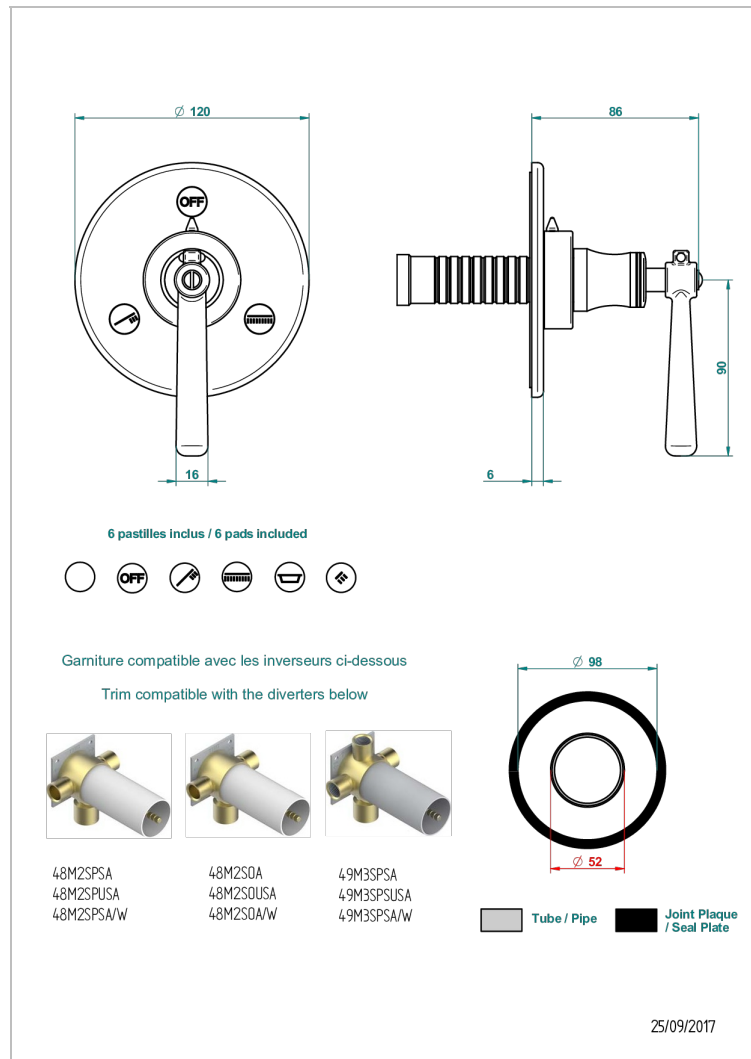

BEAUBOURG WITH LEVER

G7B-48M2SB

Trim for wall mounted diverter, 2 ways - ref. 48M2 and 3 ways - ref. 49M3

CHARACTERISTIC

- Beaubourg with lever
- Trim for wall mounted diverter, 2 ways - ref. 48M2 and 3 ways - ref. 49M3

RELATED SKU'S

- Ref. G00-48M2SOA Wall mounted 3-way diverter with ceramic cartridge for concealed installation- 1 inlet 3/4" and 2 outlets 1/2" without stop position, without trim
- Ref. G00-48M2SPSA Wall mounted 3-way diverter with ceramic cartridge for concealed installation, 1 inlet 3/4" and 2 outlets 1/2" with stop position, without trim
- Ref. G00-49M3SPSA Wall mounted 4-way diverter with ceramic cartridge for concealed installation- 1 inlet 3/4" and 3 outlets 1/2" with stop position, without trim