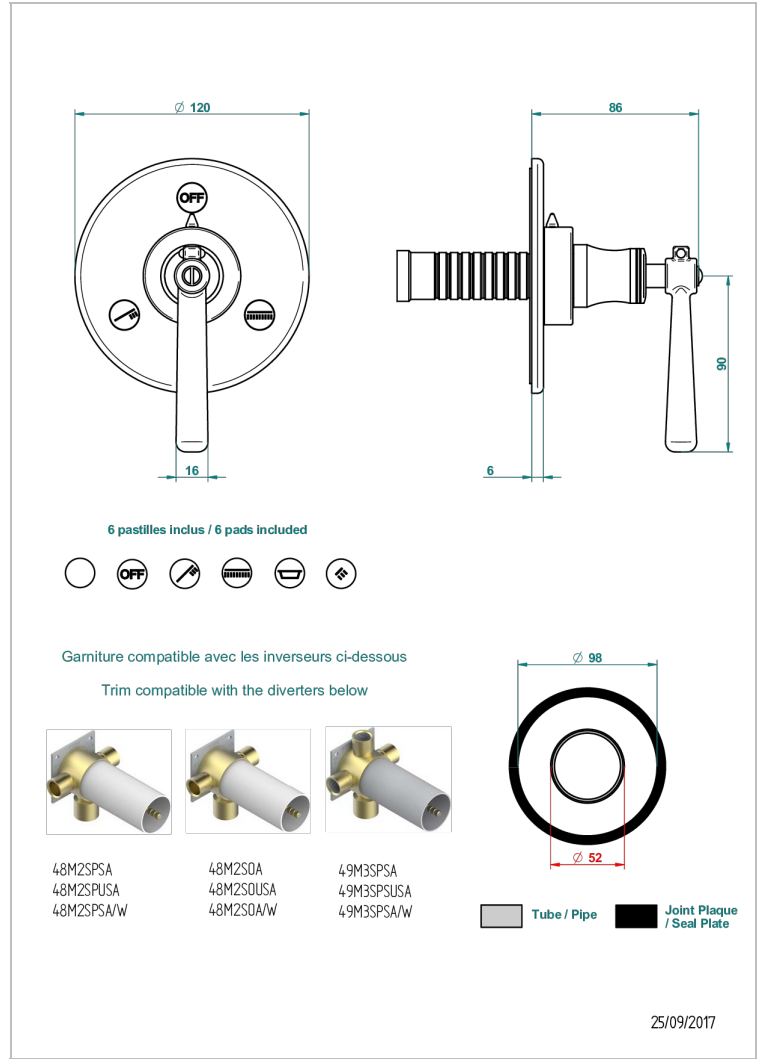

# BEAUBOURG WITH LEVER

G7B-48M2SB

Trim for wall mounted diverter, 2 ways - ref. 48M2 and 3 ways - ref. 49M3

## 特色

- Beaubourg with lever
- Trim for wall mounted diverter, 2 ways - ref. 48M2 and 3 ways - ref. 49M3

## 相关的SKU

- Ref. G00-48M2SOA Wall mounted 3-way diverter with ceramic cartridge for concealed installation- 1 inlet 3/4" and 2 outlets 1/2" without stop position, without trim
- Ref. G00-48M2SPSA Wall mounted 3-way diverter with ceramic cartridge for concealed installation, 1 inlet 3/4" and 2 outlets 1/2" with stop position, without trim
- Ref. G00-49M3SPSA Wall mounted 4-way diverter with ceramic cartridge for concealed installation- 1 inlet 3/4" and 3 outlets 1/2" with stop position, without trim