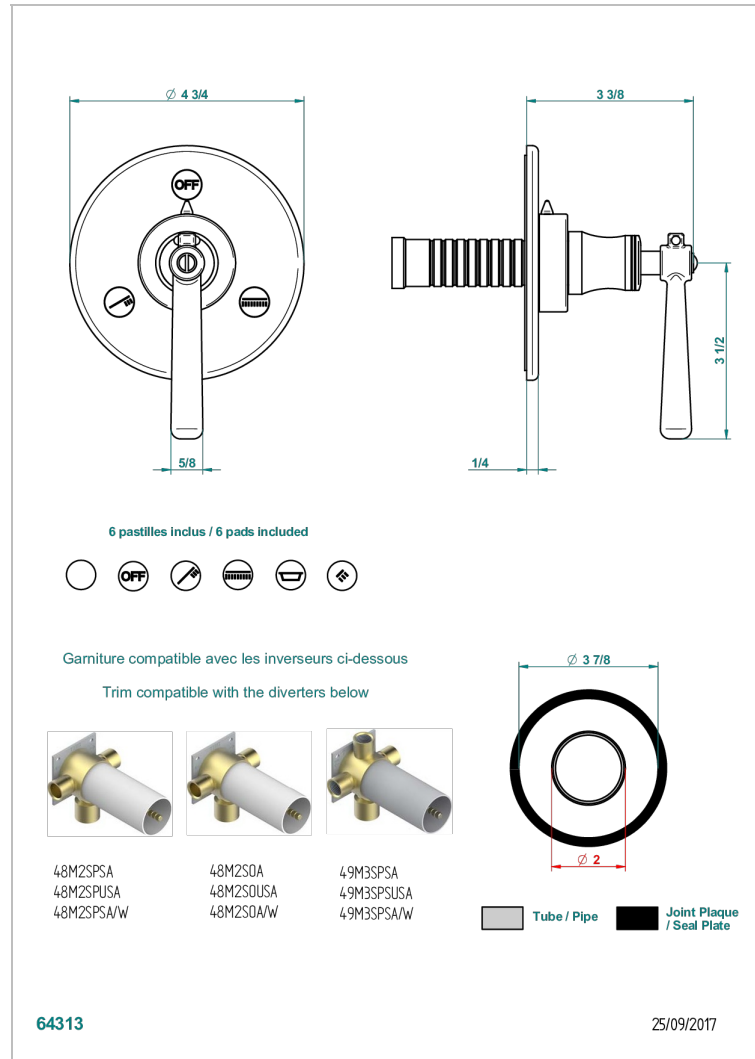

# BEAUBOURG C РУКОЯТКАМИ

G7B-48M2SB

Trim for wall mounted diverter, 2 ways - ref. 48M2 and 3 ways - ref. 49M3

THG<sup>®</sup>  
PARIS

## ХАРАКТЕРИСТИКИ

- Beaubourg с рукоятками
- Trim for wall mounted diverter, 2 ways - ref. 48M2 and 3 ways - ref. 49M3

## СВЯЗАННЫЕ ТОВАРНЫЕ ПОЗИЦИИ

- Ref. G00-48M2SOA Wall mounted 3-way diverter with ceramic cartridge for concealed installation- 1 inlet 3/4" and 2 outlets 1/2" without stop position, without trim
- Ref. G00-48M2SPSA Wall mounted 3-way diverter with ceramic cartridge for concealed installation, 1 inlet 3/4" and 2 outlets 1/2" with stop position, without trim
- Ref. G00-49M3SPSA Wall mounted 4-way diverter with ceramic cartridge for concealed installation- 1 inlet 3/4" and 3 outlets 1/2" with stop position, without trim