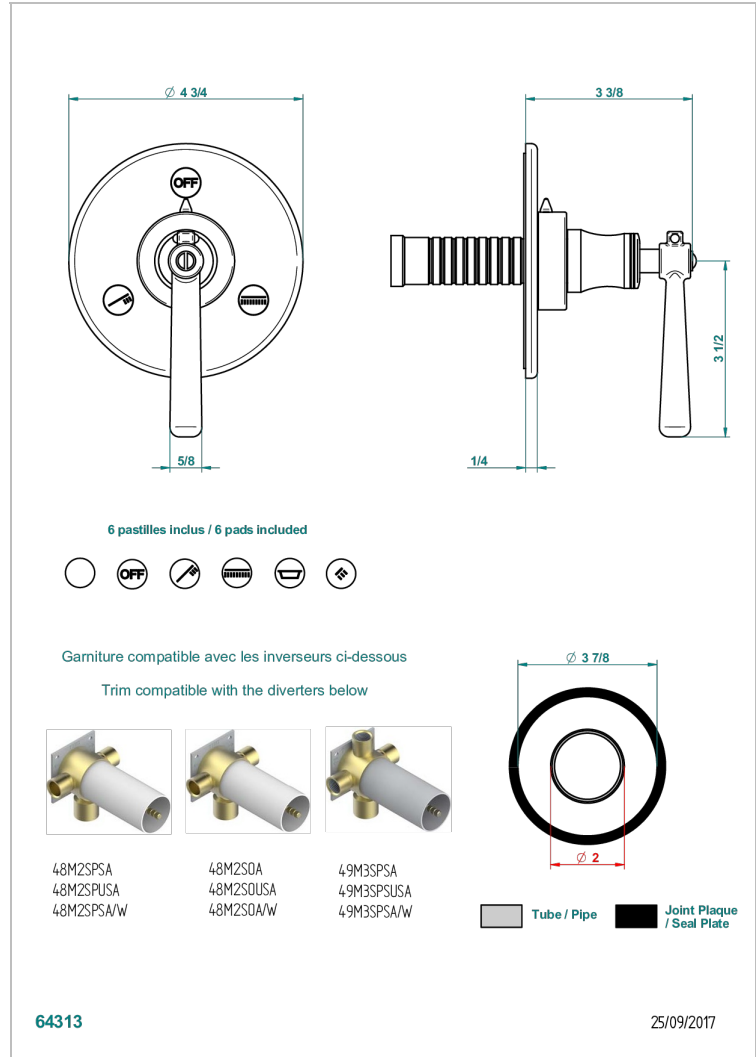

# BEAUBOURG WITH LEVER

G7B-48M2SB

Trim for wall mounted diverter, 2 ways - ref. 48M2 and 3 ways - ref. 49M3

## CHARACTERISTIC

- Beaubourg with lever
- Trim for wall mounted diverter, 2 ways - ref. 48M2 and 3 ways - ref. 49M3

## RELATED SKU'S

- Ref. G00-48M2SOA Wall mounted 3-way diverter with ceramic cartridge for concealed installation- 1 inlet 3/4" and 2 outlets 1/2" without stop position, without trim
- Ref. G00-48M2SPSA Wall mounted 3-way diverter with ceramic cartridge for concealed installation, 1 inlet 3/4" and 2 outlets 1/2" with stop position, without trim
- Ref. G00-49M3SPSA Wall mounted 4-way diverter with ceramic cartridge for concealed installation- 1 inlet 3/4" and 3 outlets 1/2" with stop position, without trim