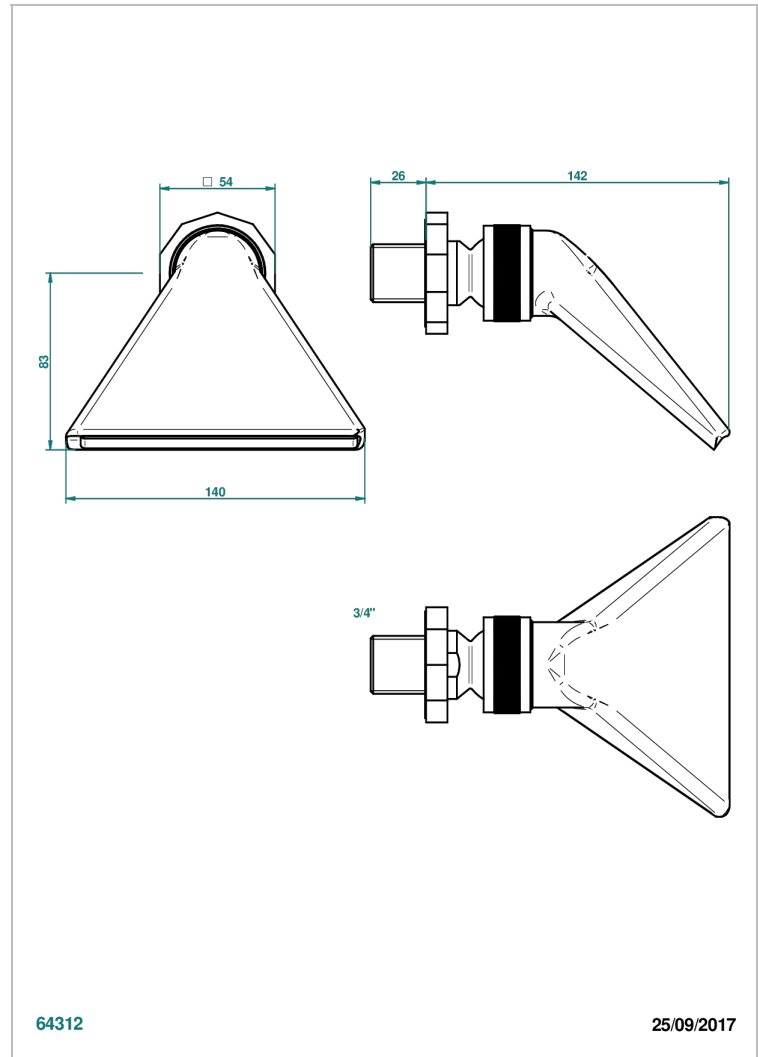

# LES ONDES WITH LEVER

G8B-3640

Sports shower head 3/4"

THG<sup>®</sup>  
PARIS

## CHARACTERISTIC

- Les Ondes with lever
- Sports shower head 3/4"