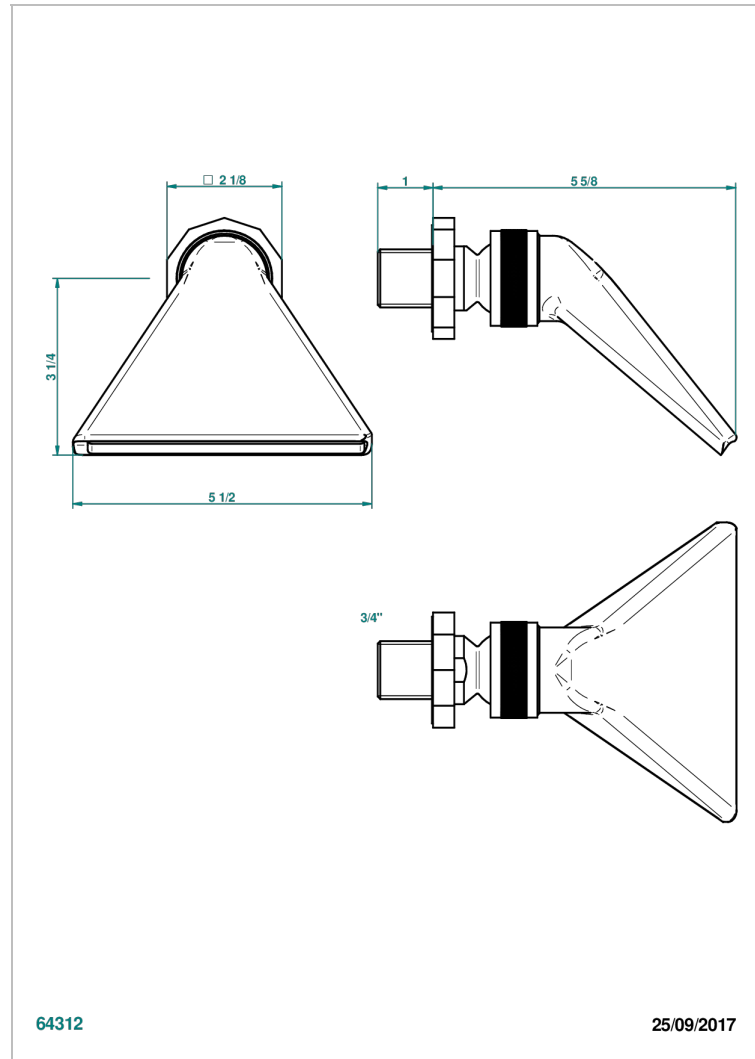

LES ONDES WITH LEVER

G8B-3640

Sports shower head 3/4"

THG[®]
PARIS

CHARACTERISTIC

- Les Ondes with lever
- Sports shower head 3/4"

AVAILABLE FINITIONS

Antique nickel - H28
Black ceram - D30
Blush PVD - H62
Brass color PVD - H49
Brown bronze color PVD - F33
Gold color PVD - H52