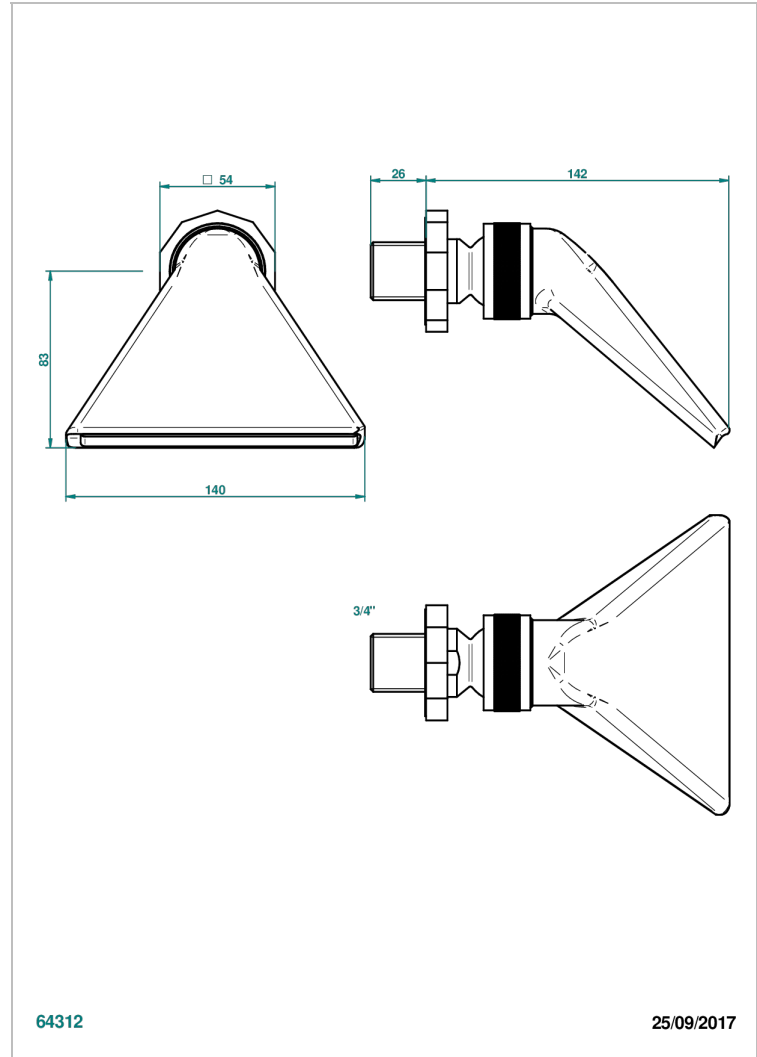

# LES ONDES

G8A-3640

Sports shower head 3/4"

THG<sup>®</sup>  
PARIS

## CHARACTERISTIC

- Les Ondes
- Sports shower head 3/4"