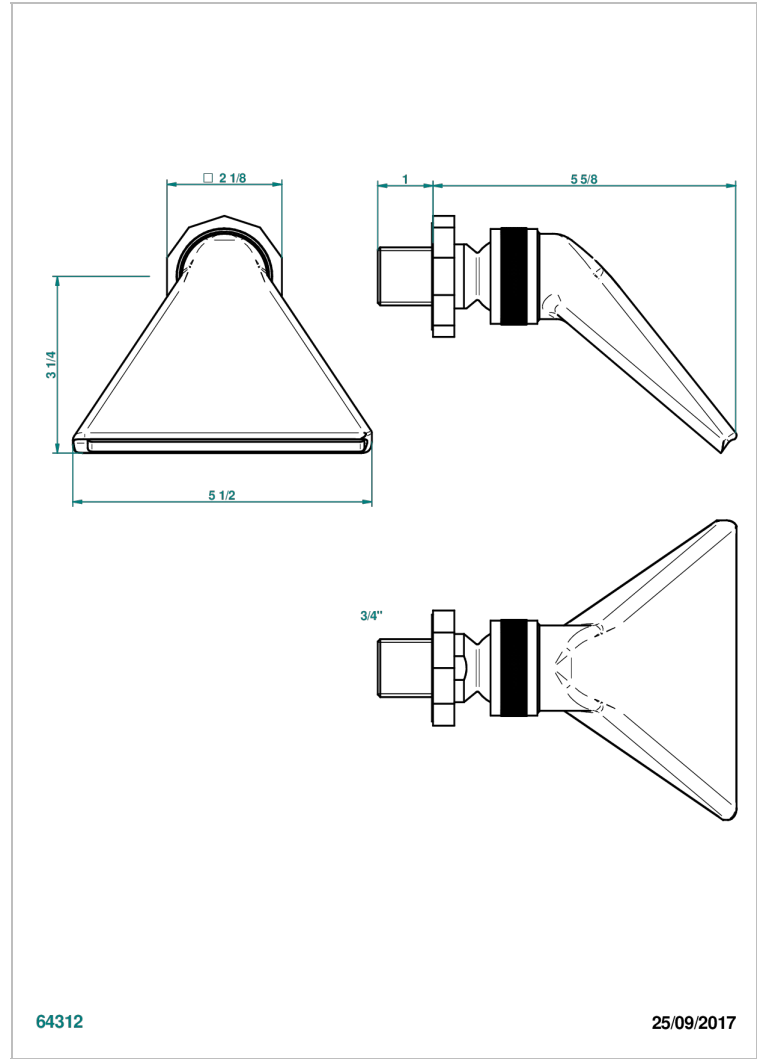

LES ONDES

G8A-3640

Sports shower head 3/4"

THG[®]
PARIS

CHARACTERISTIC

- Les Ondes
- Sports shower head 3/4"

AVAILABLE FINITIONS

Antique nickel - H28
Black ceram - D30
Blush PVD - H62
Brass color PVD - H49
Brown bronze color PVD - F33
Gold color PVD - H52