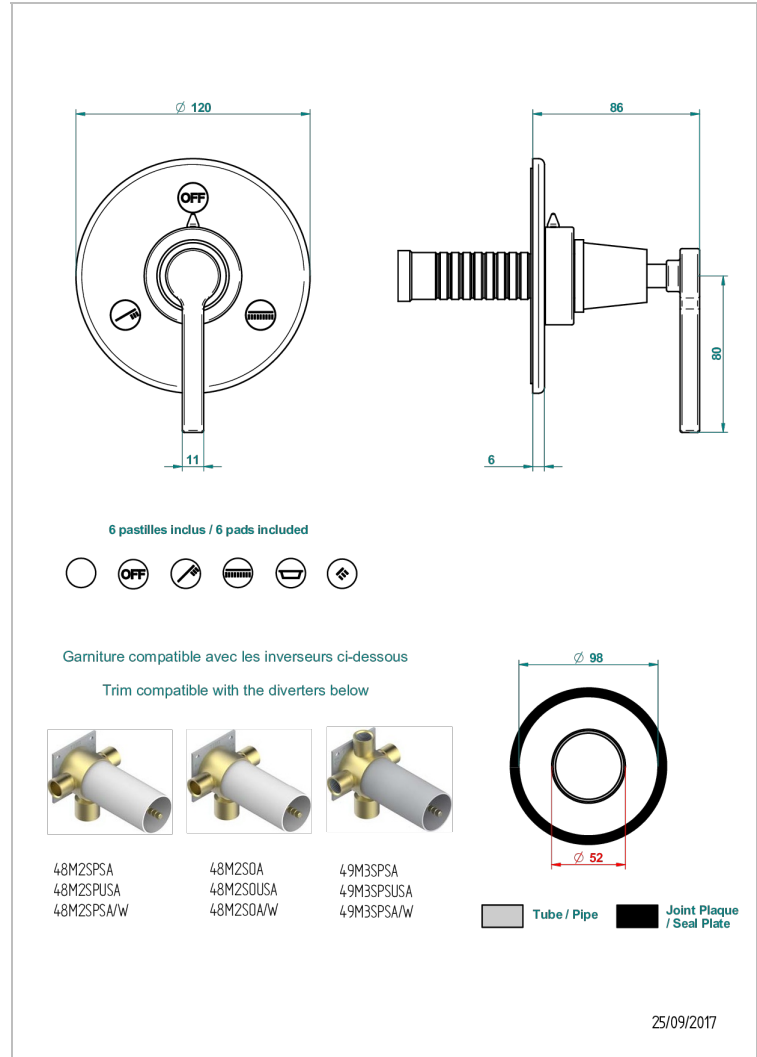

# SPIRIT WITH LEVER HANDLES

G58-48M2SB

Trim for wall mounted diverter - 2 ways ref.48M2 & 3 ways ref.49M3

## CHARACTERISTIC

- Spirit with lever handles
- Trim for wall mounted diverter - 2 ways ref.48M2 & 3 ways ref.49M3

## RELATED SKU'S

- Ref. G00-48M2SOUSA Wall mounted 3-way diverter with ceramic cartridge for concealed installation- 1 inlet 3/4" and 2 outlets 1/2" without shared ports no stop position - no trim
- Ref. G00-48M2SPSUSA Wall mounted 3-way diverter with ceramic cartridge for concealed installation- 1 inlet 3/4" and 2 outlets 1/2" with positive top, no shared ports - no trim
- Ref. G00-49M3SPSUSA Wall mounted 4-way diverter with ceramic cartridge for concealed installation- 1 inlet 3/4" and 3 outlets 1/2" with positive top, no shared ports - no trim