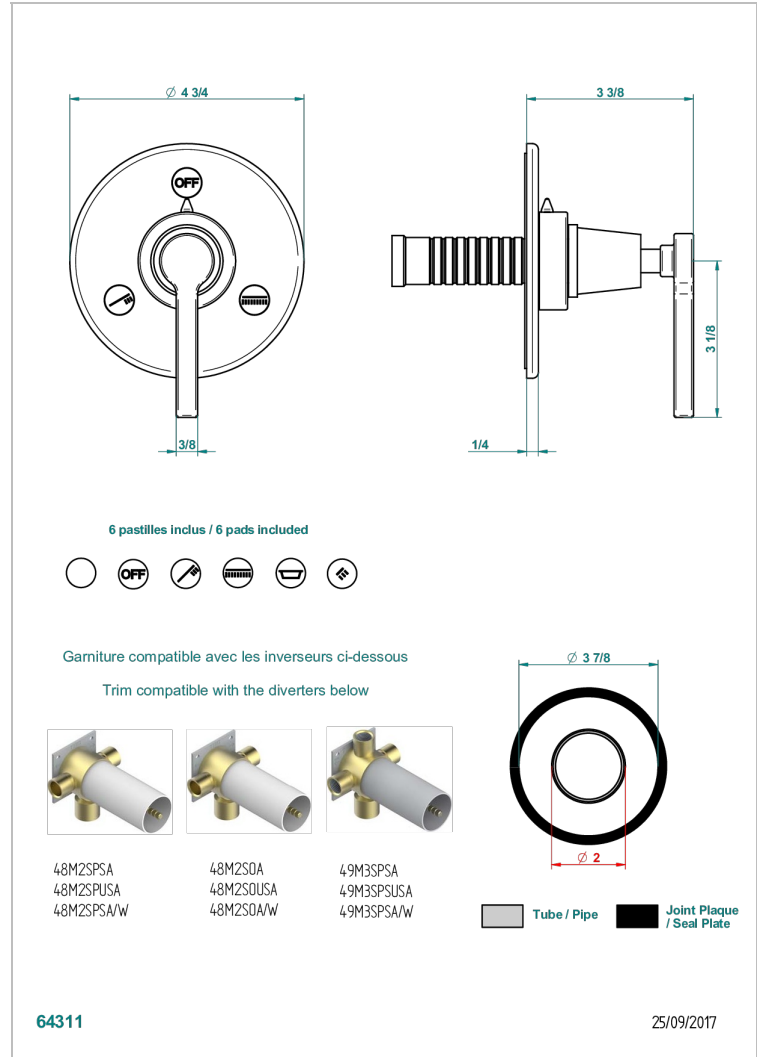

SPIRIT WITH LEVER HANDLES

G58-48M2SB

Trim for wall mounted diverter - 2 ways ref.48M2 & 3 ways ref.49M3

CHARACTERISTIC

- Spirit with lever handles
- Trim for wall mounted diverter - 2 ways ref.48M2 & 3 ways ref.49M3

RELATED SKU'S

- Ref. G00-48M2SOUSA Wall mounted 3-way diverter with ceramic cartridge for concealed installation- 1 inlet 3/4" and 2 outlets 1/2" without shared ports no stop position - no trim
- Ref. G00-48M2SPSUSA Wall mounted 3-way diverter with ceramic cartridge for concealed installation- 1 inlet 3/4" and 2 outlets 1/2" with positive top, no shared ports - no trim
- Ref. G00-49M3SPSUSA Wall mounted 4-way diverter with ceramic cartridge for concealed installation- 1 inlet 3/4" and 3 outlets 1/2" with positive top, no shared ports - no trim