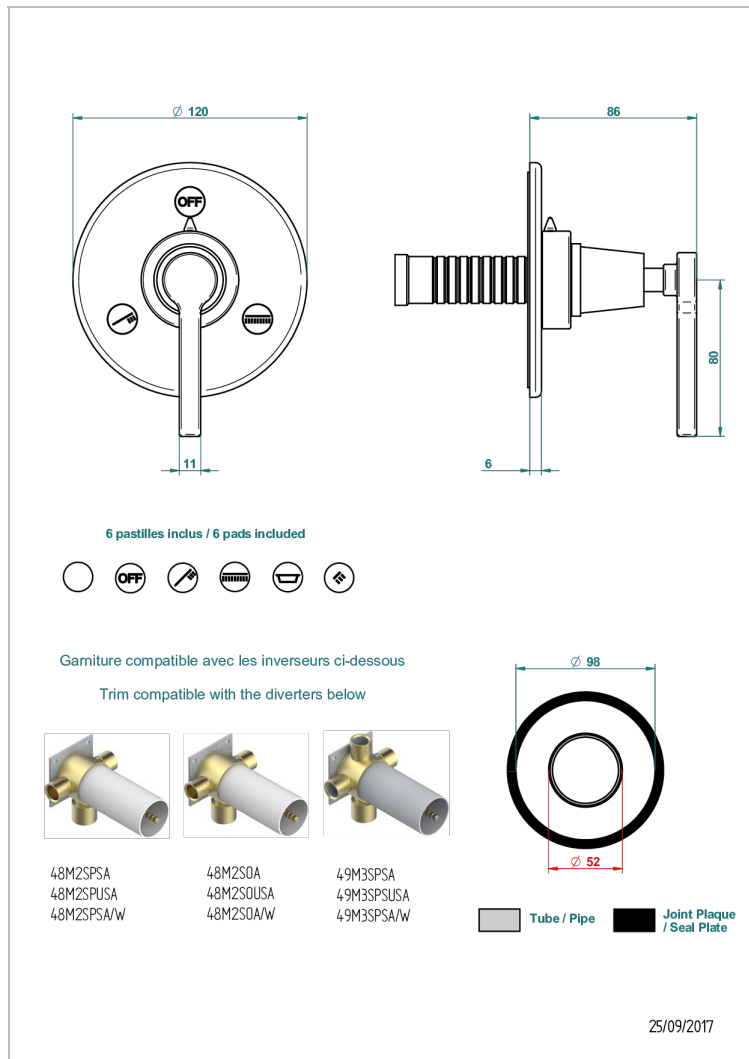

# SPIRIT CON MANETAS

G58-48M2SB

Trim for wall mounted diverter, 2 ways - ref. 48M2 and 3 ways - ref. 49M3

THG  
PARIS

## CARACTERÍSTICAS

- Spirit con manetas
- Trim for wall mounted diverter, 2 ways - ref. 48M2 and 3 ways - ref. 49M3

## PRODUCTOS RELACIONADOS

- Ref. G00-48M2SOA Wall mounted 3-way diverter with ceramic cartridge for concealed installation- 1 inlet 3/4" and 2 outlets 1/2" without stop position, without trim
- Ref. G00-48M2SPSA Wall mounted 3-way diverter with ceramic cartridge for concealed installation, 1 inlet 3/4" and 2 outlets 1/2" with stop position, without trim
- Ref. G00-49M3SPSA Wall mounted 4-way diverter with ceramic cartridge for concealed installation- 1 inlet 3/4" and 3 outlets 1/2" with stop position, without trim