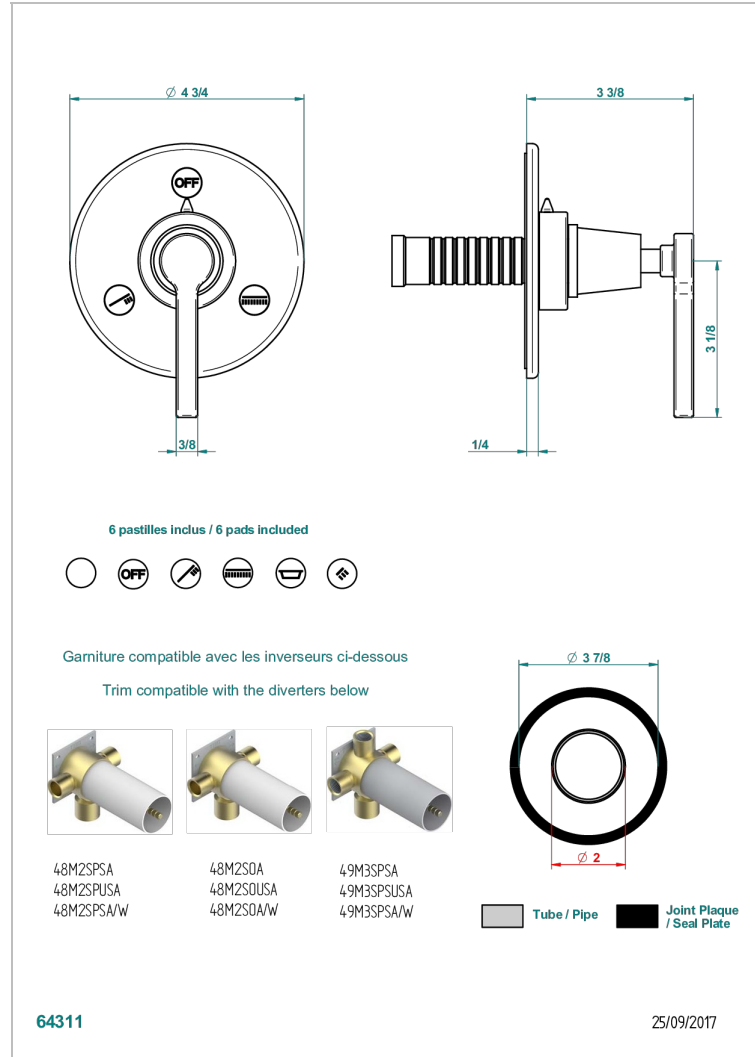

SPIRIT CON MANETAS

G58-48M2SB

Trim for wall mounted diverter, 2 ways - ref. 48M2 and 3 ways - ref. 49M3

CARACTERÍSTICAS

- Spirit con manetas
- Trim for wall mounted diverter, 2 ways - ref. 48M2 and 3 ways - ref. 49M3

PRODUCTOS RELACIONADOS

- Ref. G00-48M2SOA Wall mounted 3-way diverter with ceramic cartridge for concealed installation- 1 inlet 3/4" and 2 outlets 1/2" without stop position, without trim
- Ref. G00-48M2SPSA Wall mounted 3-way diverter with ceramic cartridge for concealed installation, 1 inlet 3/4" and 2 outlets 1/2" with stop position, without trim
- Ref. G00-49M3SPSA Wall mounted 4-way diverter with ceramic cartridge for concealed installation- 1 inlet 3/4" and 3 outlets 1/2" with stop position, without trim