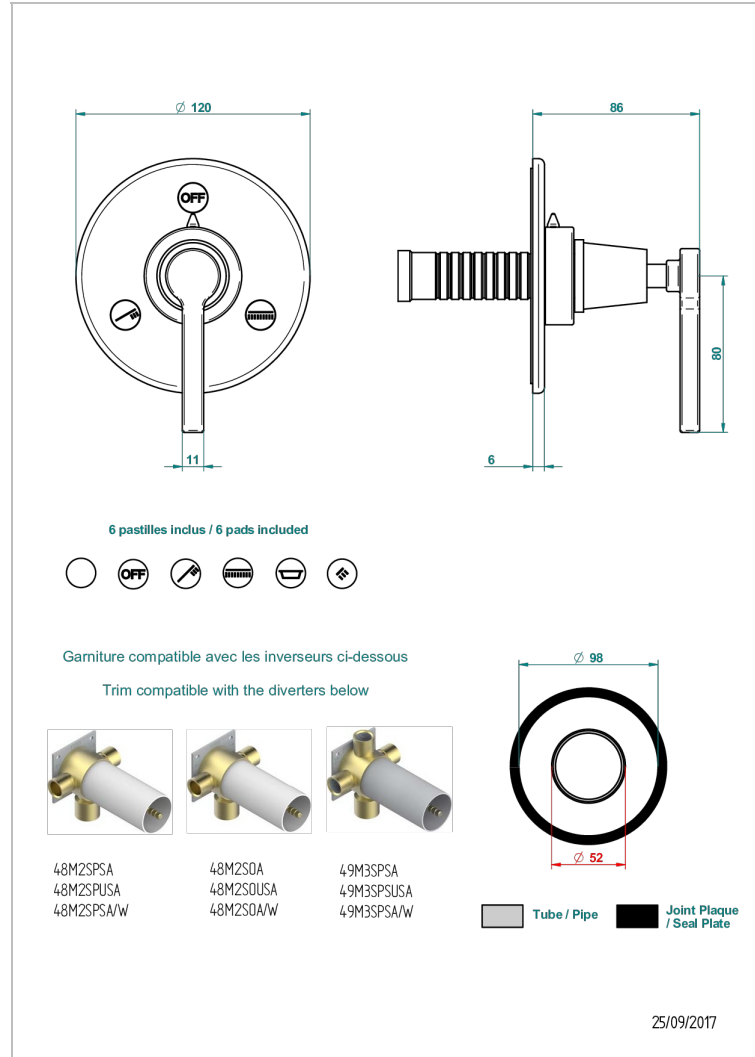

SPIRIT CON MANETAS

G58-48M2SB

Trim for wall mounted diverter, 2 ways - ref. 48M2 and 3 ways - ref. 49M3

CARACTERÍSTICAS

- Spirit con manetas
- Trim for wall mounted diverter, 2 ways - ref. 48M2 and 3 ways - ref. 49M3

PRODUCTOS RELACIONADOS

- Ref. G00-48M2SOA Wall mounted 3-way diverter with ceramic cartridge for concealed installation- 1 inlet 3/4" and 2 outlets 1/2" without stop position, without trim
- Ref. G00-48M2SPSA Wall mounted 3-way diverter with ceramic cartridge for concealed installation, 1 inlet 3/4" and 2 outlets 1/2" with stop position, without trim
- Ref. G00-49M3SPSA Wall mounted 4-way diverter with ceramic cartridge for concealed installation- 1 inlet 3/4" and 3 outlets 1/2" with stop position, without trim