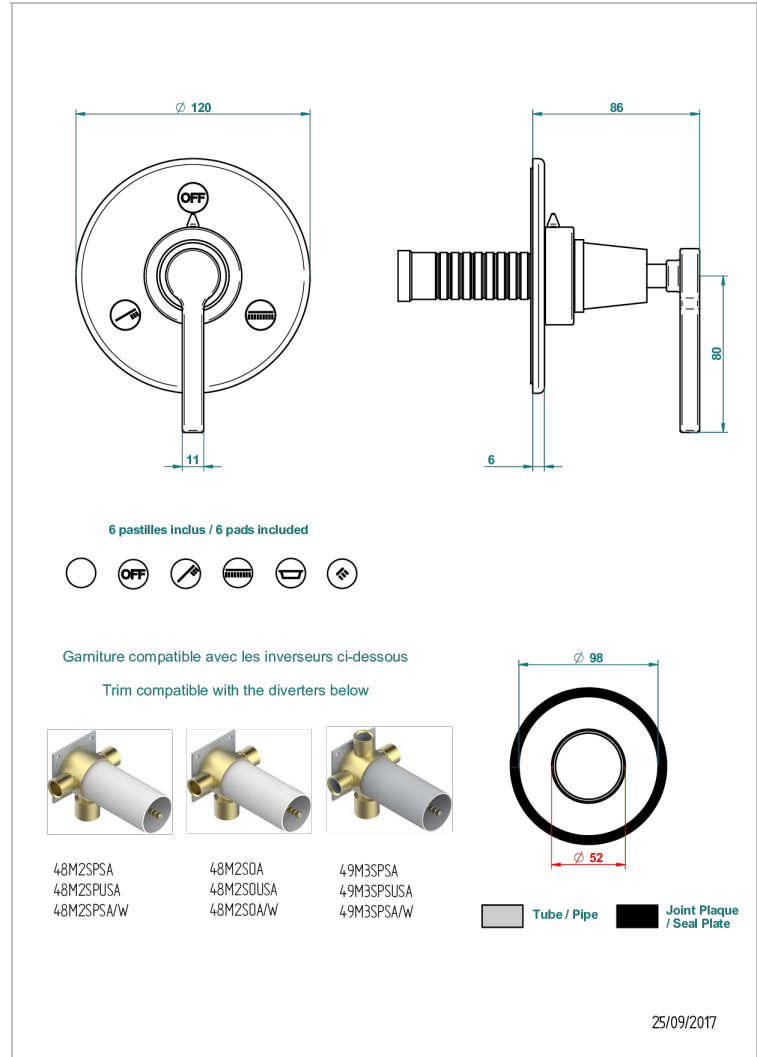

SPIRIT WITH LEVER

G58-48M2SB

Trim for wall mounted diverter, 2 ways - ref. 48M2 and 3 ways - ref. 49M3

CHARACTERISTIC

- Spirit with lever
- Trim for wall mounted diverter, 2 ways - ref. 48M2 and 3 ways - ref. 49M3

RELATED SKU'S

- Ref. G00-48M2SOA Wall mounted 3-way diverter with ceramic cartridge for concealed installation- 1 inlet 3/4" and 2 outlets 1/2" without stop position, without trim
- Ref. G00-48M2SPSA Wall mounted 3-way diverter with ceramic cartridge for concealed installation, 1 inlet 3/4" and 2 outlets 1/2" with stop position, without trim
- Ref. G00-49M3SPSA Wall mounted 4-way diverter with ceramic cartridge for concealed installation- 1 inlet 3/4" and 3 outlets 1/2" with stop position, without trim