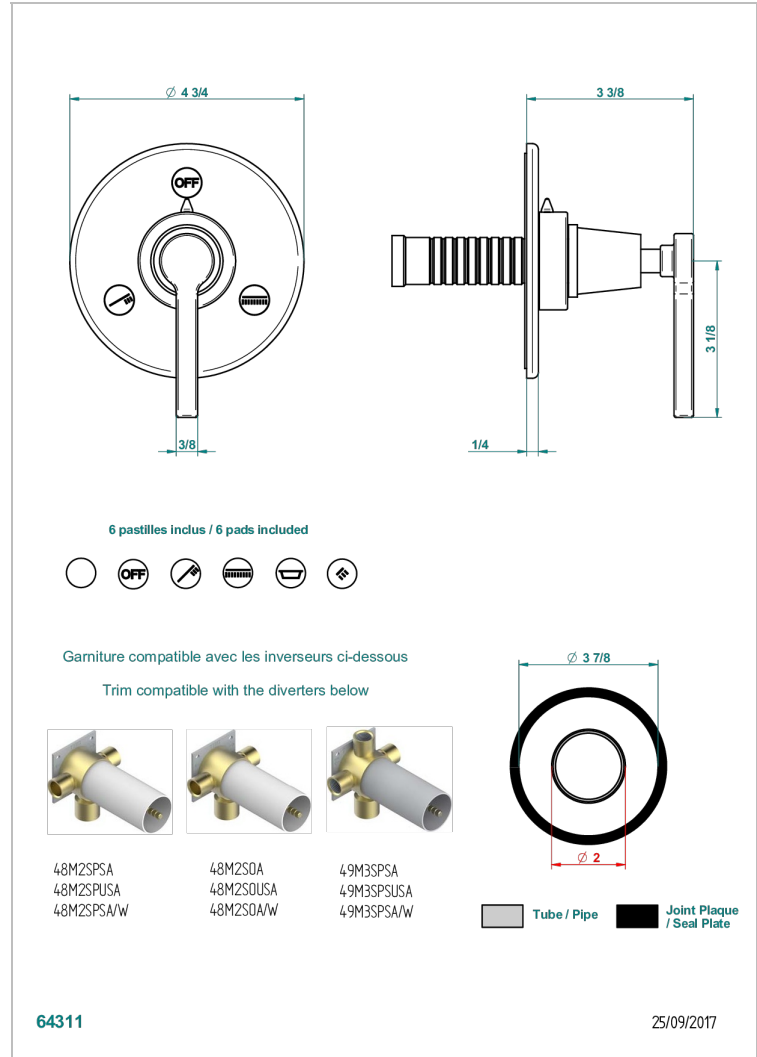

SPIRIT CON MANETAS

G58-48M2SB

Trim for wall mounted diverter, 2 ways - ref. 48M2 and 3 ways - ref. 49M3

CARACTERÍSTICAS

- Spirit con manetas
- Trim for wall mounted diverter, 2 ways - ref. 48M2 and 3 ways - ref. 49M3

PRODUCTOS RELACIONADOS

- Ref. G00-48M2SOA Wall mounted 3-way diverter with ceramic cartridge for concealed installation- 1 inlet 3/4" and 2 outlets 1/2" without stop position, without trim
- Ref. G00-48M2SPSA Wall mounted 3-way diverter with ceramic cartridge for concealed installation, 1 inlet 3/4" and 2 outlets 1/2" with stop position, without trim
- Ref. G00-49M3SPSA Wall mounted 4-way diverter with ceramic cartridge for concealed installation- 1 inlet 3/4" and 3 outlets 1/2" with stop position, without trim