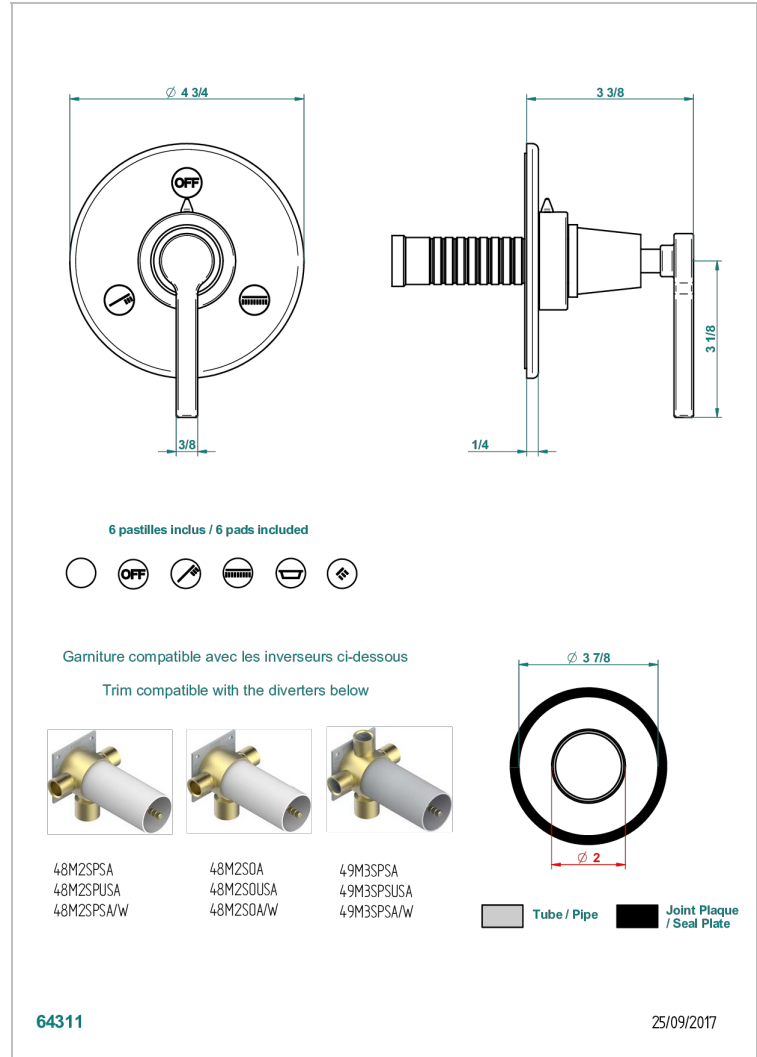

SPIRIT WITH LEVER

G58-48M2SB

Trim for wall mounted diverter, 2 ways - ref. 48M2 and 3 ways - ref. 49M3

CHARACTERISTIC

- Spirit with lever
- Trim for wall mounted diverter, 2 ways - ref. 48M2 and 3 ways - ref. 49M3

RELATED SKU'S

- Ref. G00-48M2SOA Wall mounted 3-way diverter with ceramic cartridge for concealed installation- 1 inlet 3/4" and 2 outlets 1/2" without stop position, without trim
- Ref. G00-48M2SPSA Wall mounted 3-way diverter with ceramic cartridge for concealed installation, 1 inlet 3/4" and 2 outlets 1/2" with stop position, without trim
- Ref. G00-49M3SPSA Wall mounted 4-way diverter with ceramic cartridge for concealed installation- 1 inlet 3/4" and 3 outlets 1/2" with stop position, without trim