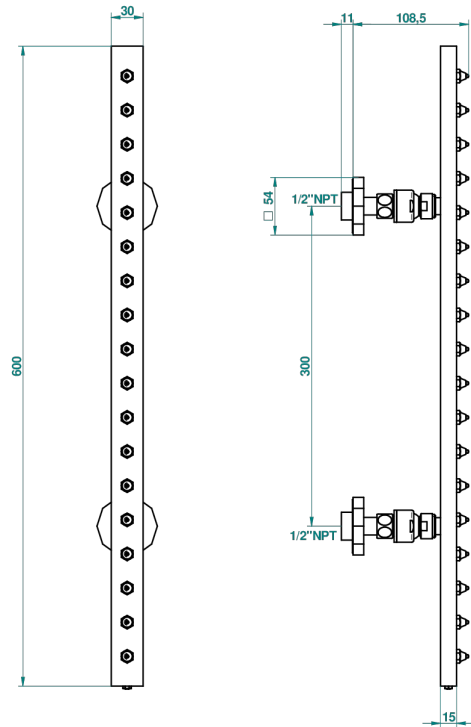

# LES ONDES WITH LEVER HANDLES

G8B-900/US

Rain-bar, rectangular with 18 picots, 23 1/2" long - with easyclean system

THG<sup>®</sup>  
PARIS

64310

25/09/2017

## CHARACTERISTIC

- Les Ondes with lever handles
- Rain-bar, rectangular with 18 picots, 23 1/2" long - with easyclean system

## TECHNICAL SPECS

- Recommandé : 3 bars (max. 5 bars) - Advised : 43,5 psi (max. 72 psi)
- 8 l/min à 3 bars (2.12 gpm at 43.5 psi)