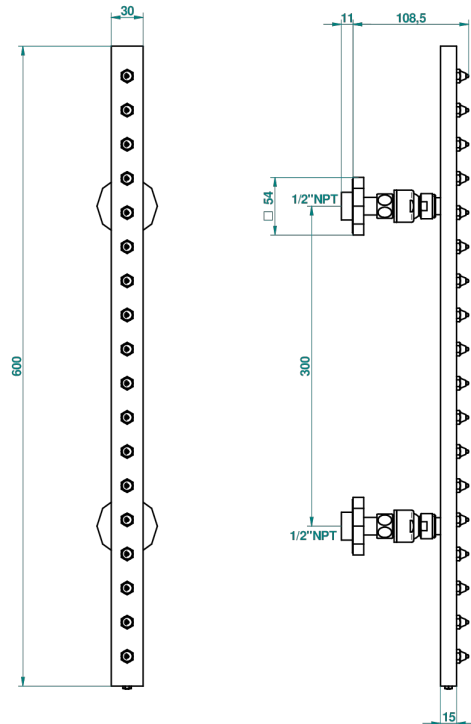

LES ONDES WITH LEVER HANDLES

G8B-900/US

Rain-bar, rectangular with 18 picots, 23 1/2" long - with easyclean system

THG[®]
PARIS

64310

25/09/2017

CHARACTERISTIC

- Les Ondes with lever handles
- Rain-bar, rectangular with 18 picots, 23 1/2" long - with easyclean system

TECHNICAL SPECS

- Recommandé : 3 bars (max. 5 bars) - Advised : 43,5 psi (max. 72 psi)
- 8 l/min à 3 bars (2.12 gpm at 43.5 psi)

AVAILABLE FINITIONS

Black ceram - D30
Blush PVD - H62
Brass color PVD - H49
Brown bronze color PVD - F33
Chrome polished - A02
Chrome polished / gold polished - G02