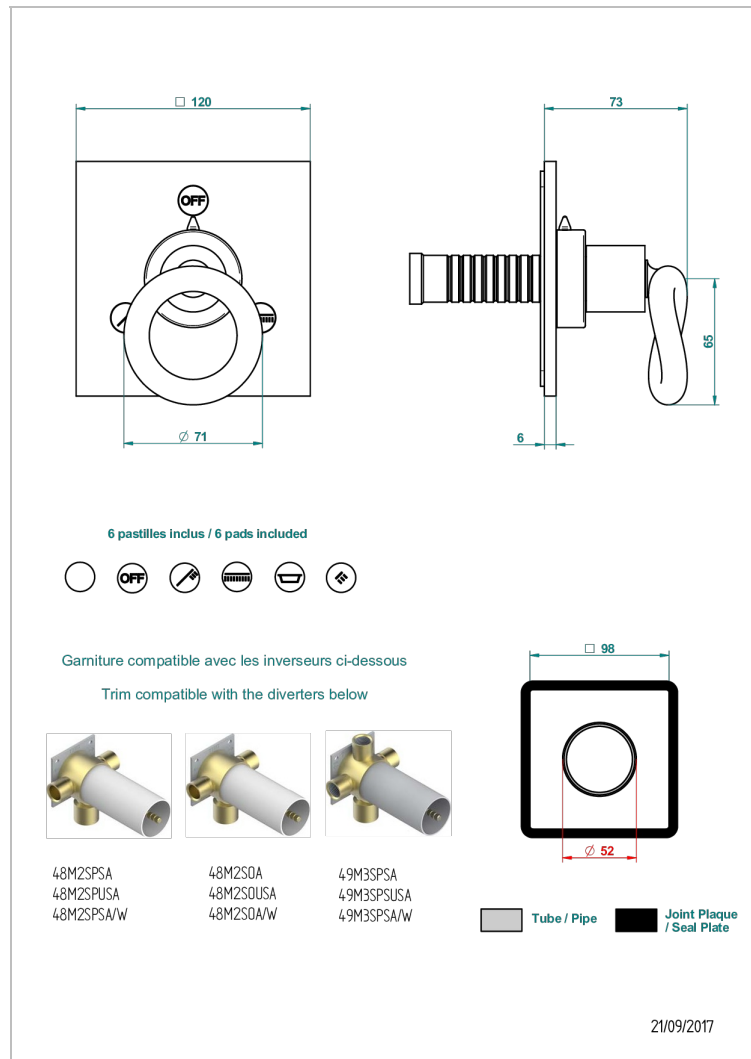

# COLLECTION "O"

G4P-48M2SB

Trim for wall mounted diverter - 2 ways ref.48M2 & 3 ways ref.49M3

## CHARACTERISTIC

- Collection "O"
- Trim for wall mounted diverter - 2 ways ref.48M2 & 3 ways ref.49M3

## RELATED SKU'S

- Ref. G00-48M2SOUSA Wall mounted 3-way diverter with ceramic cartridge for concealed installation- 1 inlet 3/4" and 2 outlets 1/2" without shared ports no stop position - no trim
- Ref. G00-48M2SPSUSA Wall mounted 3-way diverter with ceramic cartridge for concealed installation- 1 inlet 3/4" and 2 outlets 1/2" with positive top, no shared ports - no trim
- Ref. G00-49M3SPSUSA Wall mounted 4-way diverter with ceramic cartridge for concealed installation- 1 inlet 3/4" and 3 outlets 1/2" with positive top, no shared ports - no trim