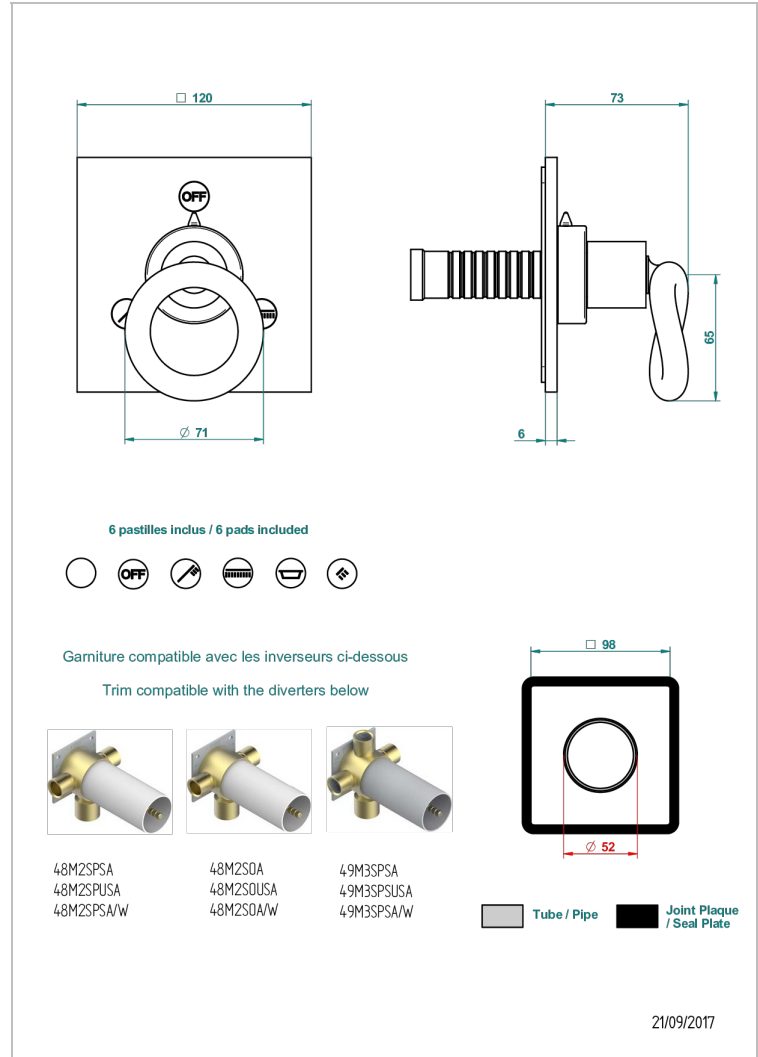

COLLECTION "O"

G4P-48M2SB

Trim for wall mounted diverter, 2 ways - ref. 48M2 and 3 ways - ref. 49M3

THG[®]
PARIS

CARACTERÍSTICAS

- Collection "O"
- Trim for wall mounted diverter, 2 ways - ref. 48M2 and 3 ways - ref. 49M3

PRODUCTOS RELACIONADOS

- Ref. G00-48M2SOA Wall mounted 3-way diverter with ceramic cartridge for concealed installation- 1 inlet 3/4" and 2 outlets 1/2" without stop position, without trim
- Ref. G00-48M2SPSA Wall mounted 3-way diverter with ceramic cartridge for concealed installation, 1 inlet 3/4" and 2 outlets 1/2" with stop position, without trim
- Ref. G00-49M3SPSA Wall mounted 4-way diverter with ceramic cartridge for concealed installation- 1 inlet 3/4" and 3 outlets 1/2" with stop position, without trim