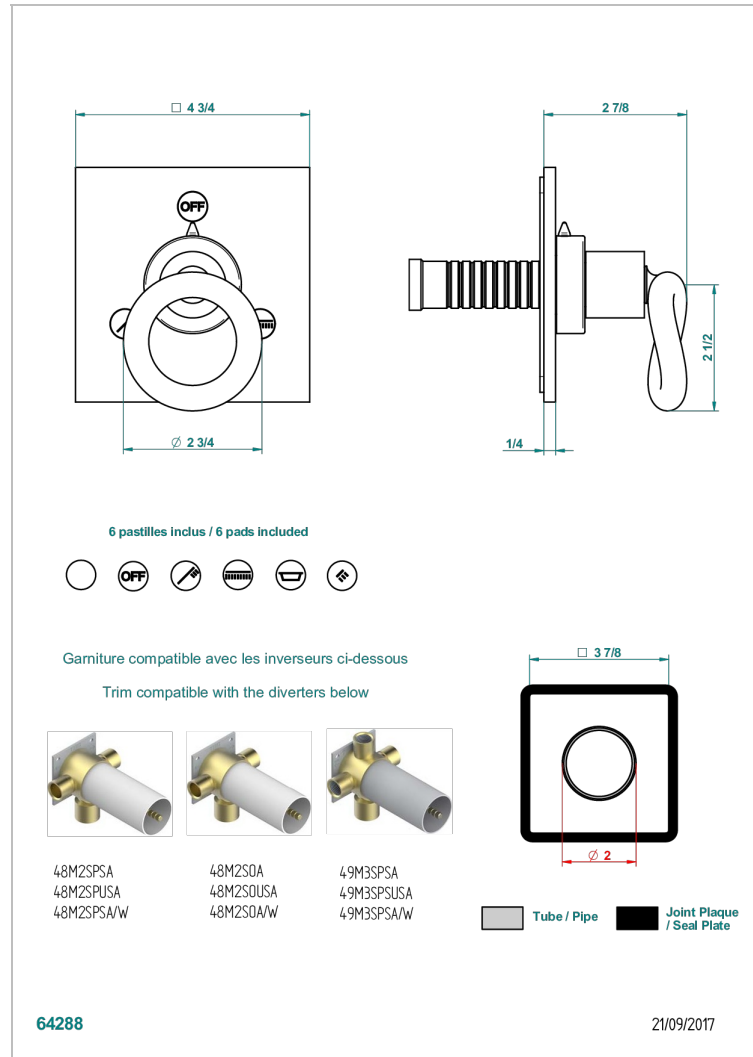

# COLLECTION "O"

G4P-48M2SB

Trim for wall mounted diverter, 2 ways - ref. 48M2 and 3 ways - ref. 49M3

## CARACTERÍSTICAS

- Collection "O"
- Trim for wall mounted diverter, 2 ways - ref. 48M2 and 3 ways - ref. 49M3

## PRODUCTOS RELACIONADOS

- Ref. G00-48M2SOA Wall mounted 3-way diverter with ceramic cartridge for concealed installation- 1 inlet 3/4" and 2 outlets 1/2" without stop position, without trim
- Ref. G00-48M2SPSA Wall mounted 3-way diverter with ceramic cartridge for concealed installation, 1 inlet 3/4" and 2 outlets 1/2" with stop position, without trim
- Ref. G00-49M3SPSA Wall mounted 4-way diverter with ceramic cartridge for concealed installation- 1 inlet 3/4" and 3 outlets 1/2" with stop position, without trim