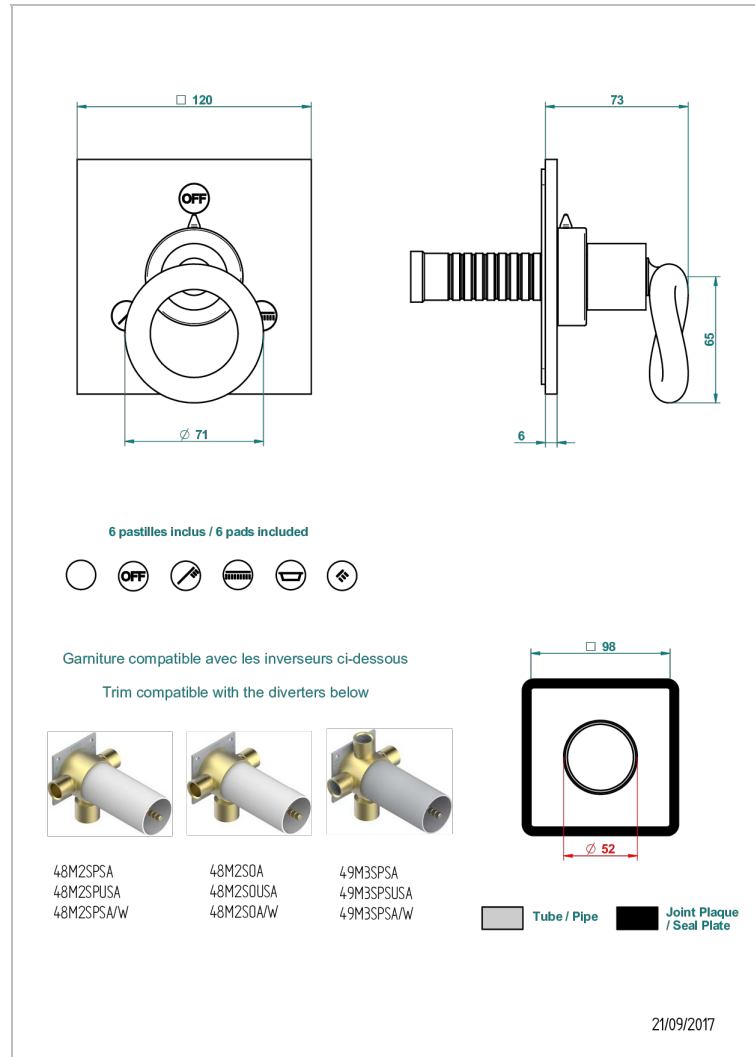

СЕРИЯ "О"

G4P-48M2SB

Trim for wall mounted diverter, 2 ways - ref. 48M2 and 3 ways - ref. 49M3

ХАРАКТЕРИСТИКИ

- Серия "О"
- Trim for wall mounted diverter, 2 ways - ref. 48M2 and 3 ways - ref. 49M3

СВЯЗАННЫЕ ТОВАРНЫЕ ПОЗИЦИИ

- Ref. G00-48M2SOA Wall mounted 3-way diverter with ceramic cartridge for concealed installation- 1 inlet 3/4" and 2 outlets 1/2" without stop position, without trim
- Ref. G00-48M2SPSA Wall mounted 3-way diverter with ceramic cartridge for concealed installation, 1 inlet 3/4" and 2 outlets 1/2" with stop position, without trim
- Ref. G00-49M3SPSA Wall mounted 4-way diverter with ceramic cartridge for concealed installation- 1 inlet 3/4" and 3 outlets 1/2" with stop position, without trim