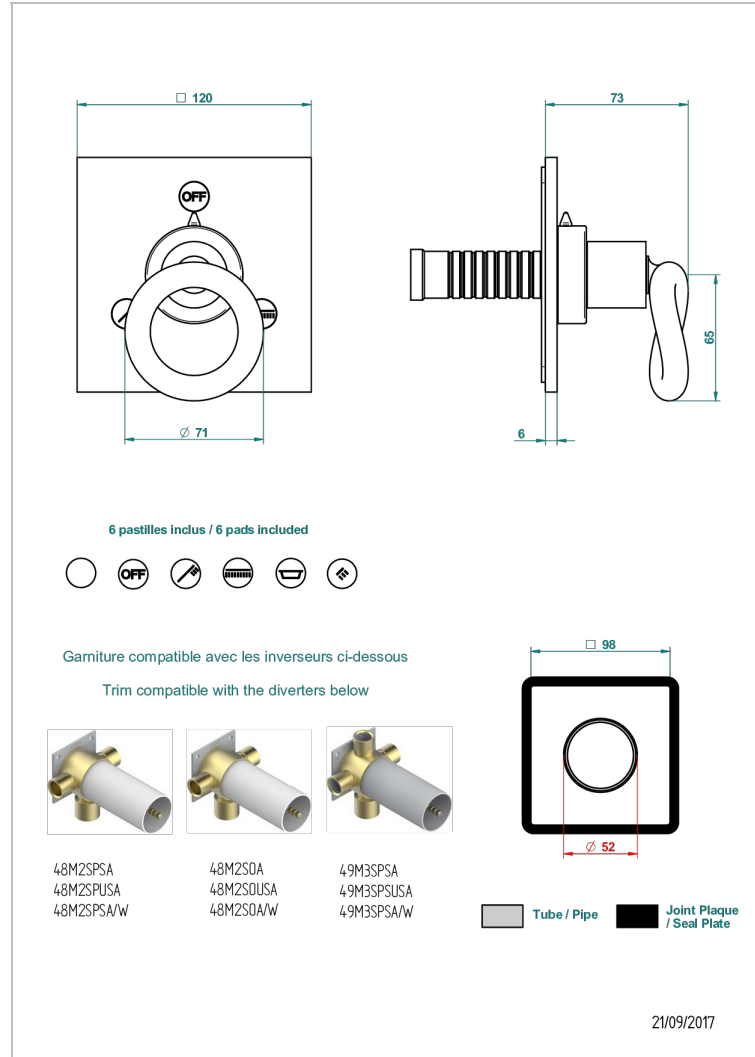

COLLECTION "O"

G4P-48M2SB

Trim for wall mounted diverter, 2 ways - ref. 48M2 and 3 ways - ref. 49M3

CARACTERÍSTICAS

- Collection "O"
- Trim for wall mounted diverter, 2 ways - ref. 48M2 and 3 ways - ref. 49M3

PRODUCTOS RELACIONADOS

- Ref. G00-48M2SOA Wall mounted 3-way diverter with ceramic cartridge for concealed installation- 1 inlet 3/4" and 2 outlets 1/2" without stop position, without trim
- Ref. G00-48M2SPSA Wall mounted 3-way diverter with ceramic cartridge for concealed installation, 1 inlet 3/4" and 2 outlets 1/2" with stop position, without trim
- Ref. G00-49M3SPSA Wall mounted 4-way diverter with ceramic cartridge for concealed installation- 1 inlet 3/4" and 3 outlets 1/2" with stop position, without trim