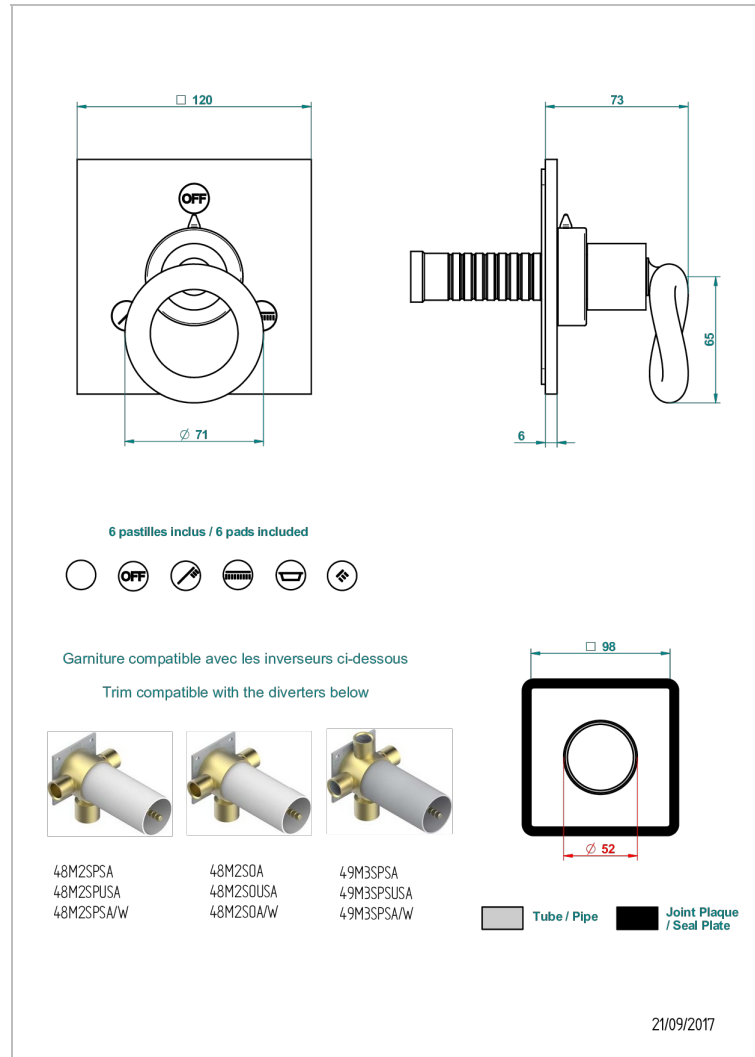

# COLLECTION "O"

G4P-48M2SB

Trim for wall mounted diverter, 2 ways - ref. 48M2 and 3 ways - ref. 49M3

## CHARACTERISTIC

- Collection "O"
- Trim for wall mounted diverter, 2 ways - ref. 48M2 and 3 ways - ref. 49M3

## RELATED SKU'S

- Ref. G00-48M2SOA Wall mounted 3-way diverter with ceramic cartridge for concealed installation- 1 inlet 3/4" and 2 outlets 1/2" without stop position, without trim
- Ref. G00-48M2SPSA Wall mounted 3-way diverter with ceramic cartridge for concealed installation, 1 inlet 3/4" and 2 outlets 1/2" with stop position, without trim
- Ref. G00-49M3SPSA Wall mounted 4-way diverter with ceramic cartridge for concealed installation- 1 inlet 3/4" and 3 outlets 1/2" with stop position, without trim