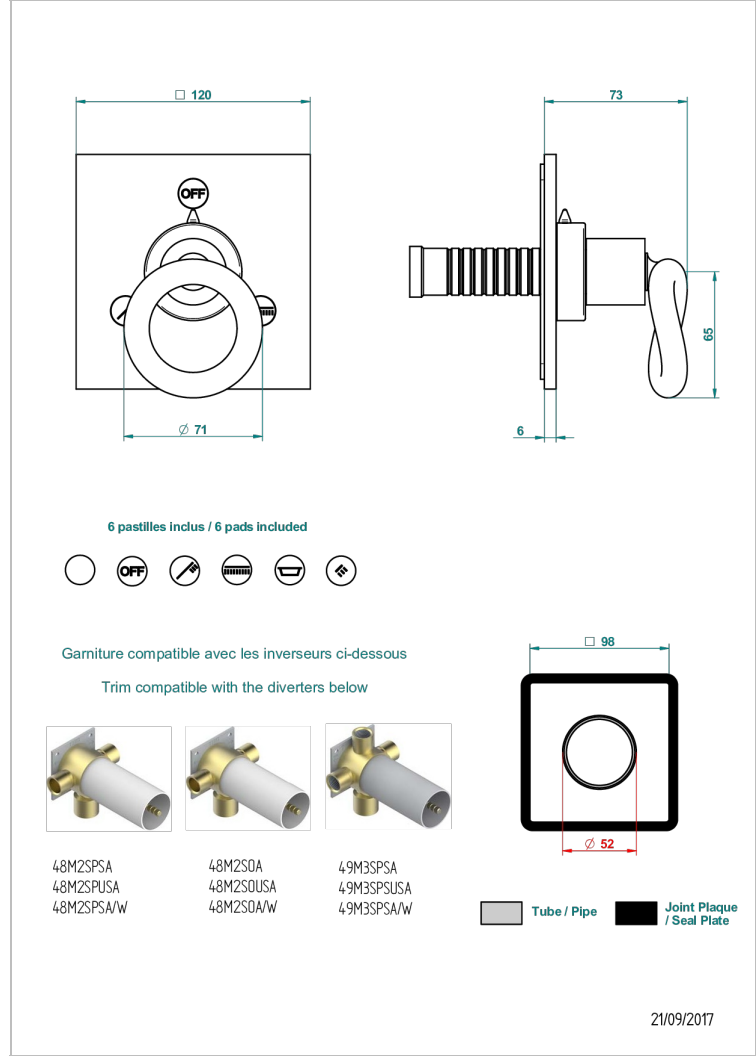

COLLECTION "O"

G4P-48M2SB

Trim for wall mounted diverter, 2 ways - ref. 48M2 and 3 ways - ref. 49M3

THG
PARIS

特色

- Collection "O"
- Trim for wall mounted diverter, 2 ways - ref. 48M2 and 3 ways - ref. 49M3

相关的SKU

- Ref. G00-48M2SOA Wall mounted 3-way diverter with ceramic cartridge for concealed installation- 1 inlet 3/4" and 2 outlets 1/2" without stop position, without trim
- Ref. G00-48M2SPSA Wall mounted 3-way diverter with ceramic cartridge for concealed installation, 1 inlet 3/4" and 2 outlets 1/2" with stop position, without trim
- Ref. G00-49M3SPSA Wall mounted 4-way diverter with ceramic cartridge for concealed installation- 1 inlet 3/4" and 3 outlets 1/2" with stop position, without trim