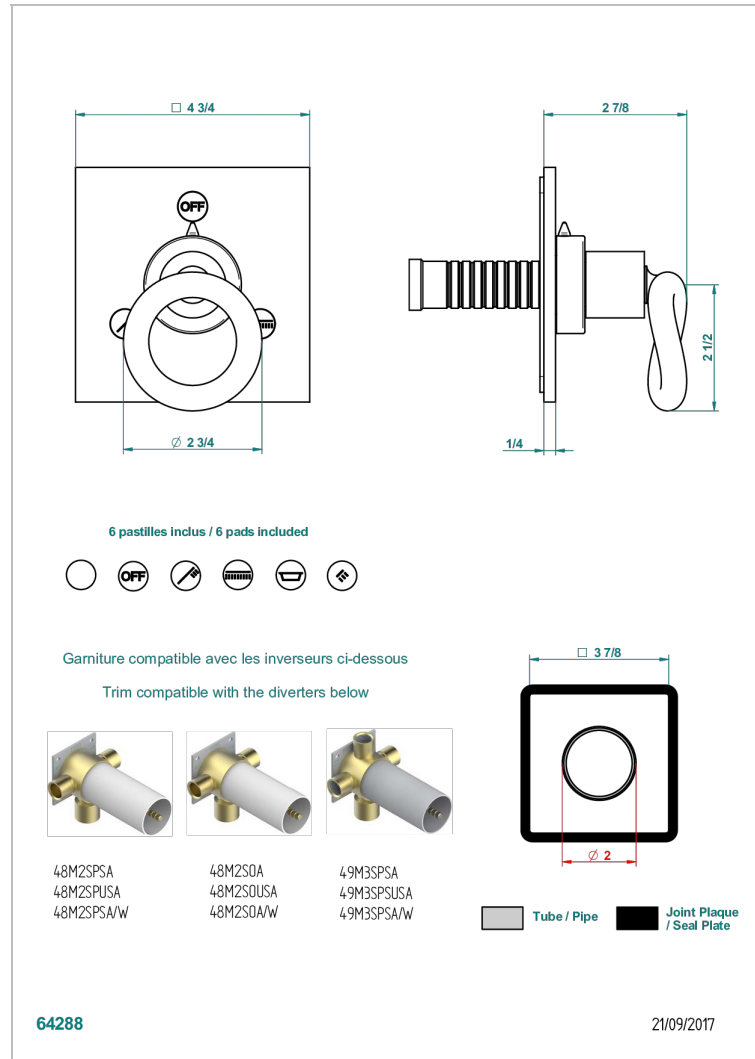

СЕРИЯ "О"

G4P-48M2SB

Trim for wall mounted diverter, 2 ways - ref. 48M2 and 3 ways - ref. 49M3

ХАРАКТЕРИСТИКИ

- Серия "О"
- Trim for wall mounted diverter, 2 ways - ref. 48M2 and 3 ways - ref. 49M3

СВЯЗАННЫЕ ТОВАРНЫЕ ПОЗИЦИИ

- Ref. G00-48M2SOA Wall mounted 3-way diverter with ceramic cartridge for concealed installation- 1 inlet 3/4" and 2 outlets 1/2" without stop position, without trim
- Ref. G00-48M2SPSA Wall mounted 3-way diverter with ceramic cartridge for concealed installation, 1 inlet 3/4" and 2 outlets 1/2" with stop position, without trim
- Ref. G00-49M3SPSA Wall mounted 4-way diverter with ceramic cartridge for concealed installation- 1 inlet 3/4" and 3 outlets 1/2" with stop position, without trim