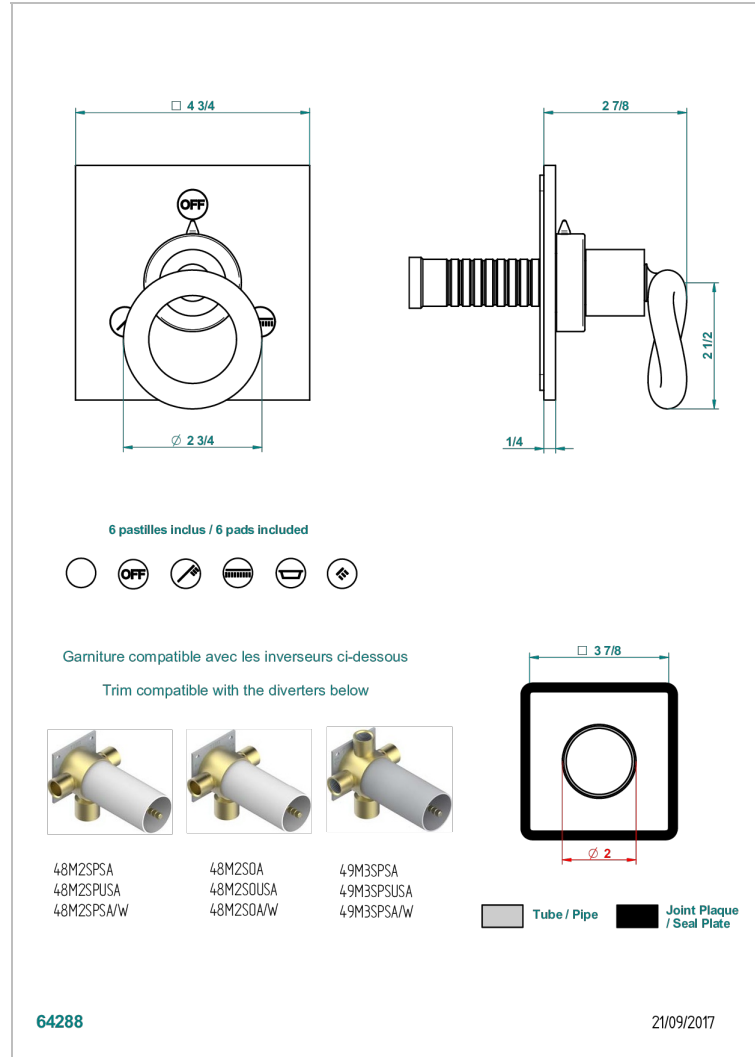

COLLECTION "O"

G4P-48M2SB

Trim for wall mounted diverter, 2 ways - ref. 48M2 and 3 ways - ref. 49M3

CARACTERÍSTICAS

- Collection "O"
- Trim for wall mounted diverter, 2 ways - ref. 48M2 and 3 ways - ref. 49M3

PRODUCTOS RELACIONADOS

- Ref. G00-48M2SOA Wall mounted 3-way diverter with ceramic cartridge for concealed installation- 1 inlet 3/4" and 2 outlets 1/2" without stop position, without trim
- Ref. G00-48M2SPSA Wall mounted 3-way diverter with ceramic cartridge for concealed installation, 1 inlet 3/4" and 2 outlets 1/2" with stop position, without trim
- Ref. G00-49M3SPSA Wall mounted 4-way diverter with ceramic cartridge for concealed installation- 1 inlet 3/4" and 3 outlets 1/2" with stop position, without trim