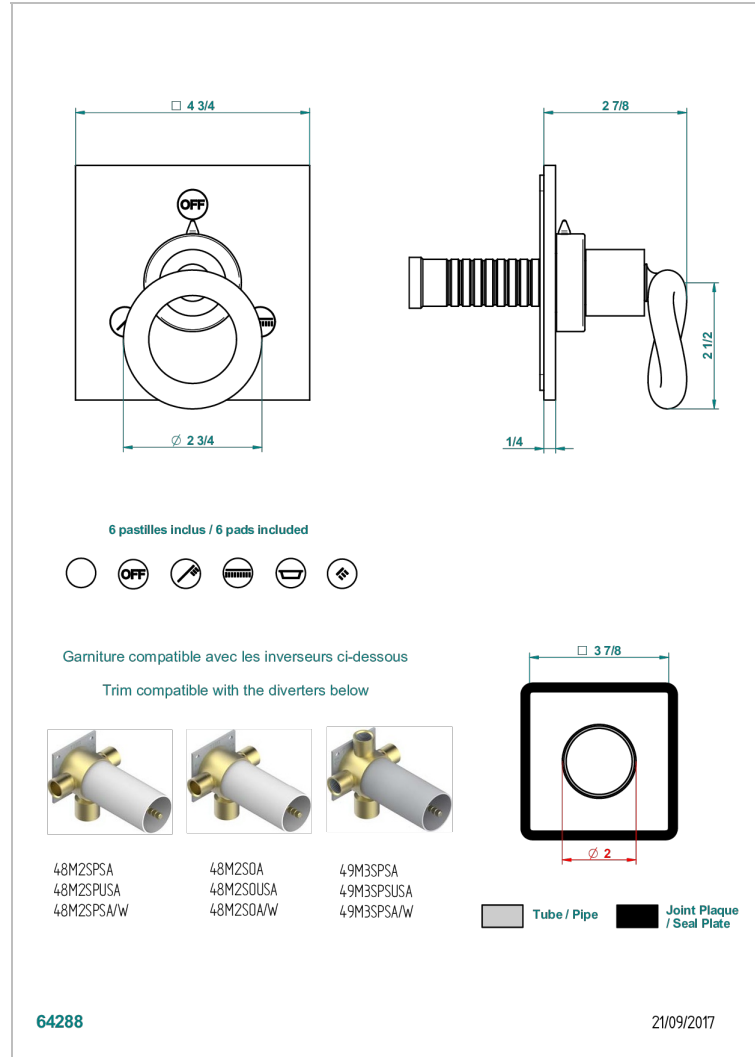

# COLLECTION "O"

G4P-48M2SB

Trim for wall mounted diverter, 2 ways - ref. 48M2 and 3 ways - ref. 49M3

## CHARACTERISTIC

- Collection "O"
- Trim for wall mounted diverter, 2 ways - ref. 48M2 and 3 ways - ref. 49M3

## RELATED SKU'S

- Ref. G00-48M2SOA Wall mounted 3-way diverter with ceramic cartridge for concealed installation- 1 inlet 3/4" and 2 outlets 1/2" without stop position, without trim
- Ref. G00-48M2SPSA Wall mounted 3-way diverter with ceramic cartridge for concealed installation, 1 inlet 3/4" and 2 outlets 1/2" with stop position, without trim
- Ref. G00-49M3SPSA Wall mounted 4-way diverter with ceramic cartridge for concealed installation- 1 inlet 3/4" and 3 outlets 1/2" with stop position, without trim