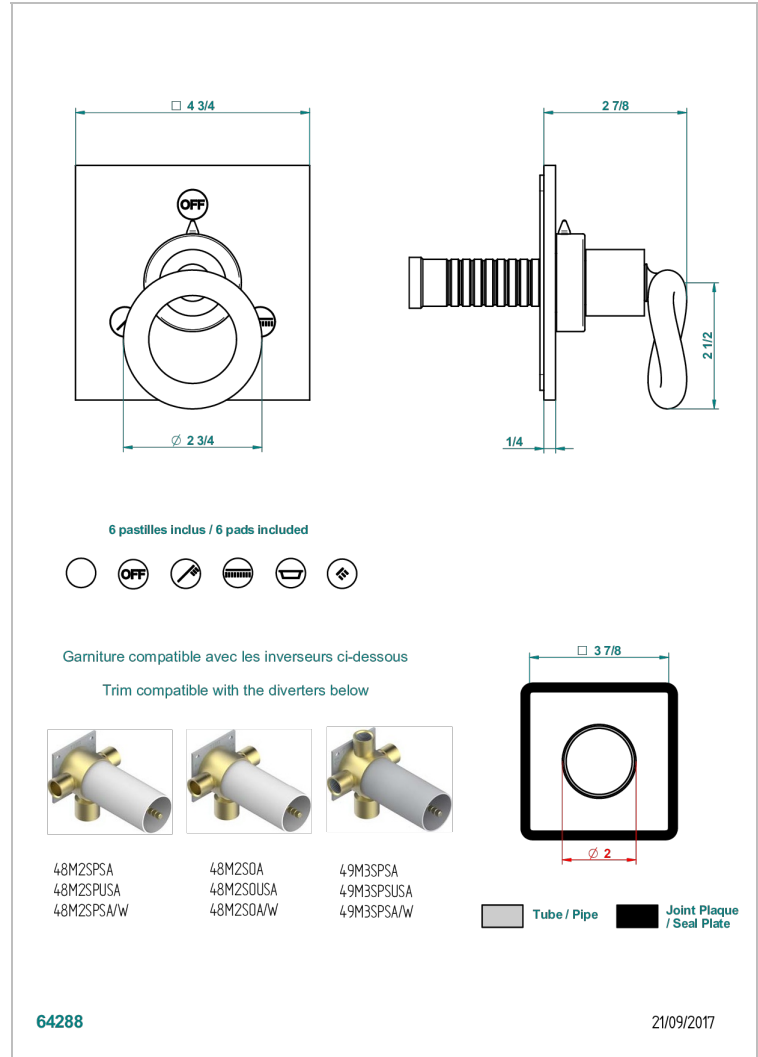

COLLECTION "O"

G4P-48M2SB

Trim for wall mounted diverter, 2 ways - ref. 48M2 and 3 ways - ref. 49M3

特色

- Collection "O"
- Trim for wall mounted diverter, 2 ways - ref. 48M2 and 3 ways - ref. 49M3

相关的SKU

- Ref. G00-48M2SOA Wall mounted 3-way diverter with ceramic cartridge for concealed installation- 1 inlet 3/4" and 2 outlets 1/2" without stop position, without trim
- Ref. G00-48M2SPSA Wall mounted 3-way diverter with ceramic cartridge for concealed installation, 1 inlet 3/4" and 2 outlets 1/2" with stop position, without trim
- Ref. G00-49M3SPSA Wall mounted 4-way diverter with ceramic cartridge for concealed installation- 1 inlet 3/4" and 3 outlets 1/2" with stop position, without trim