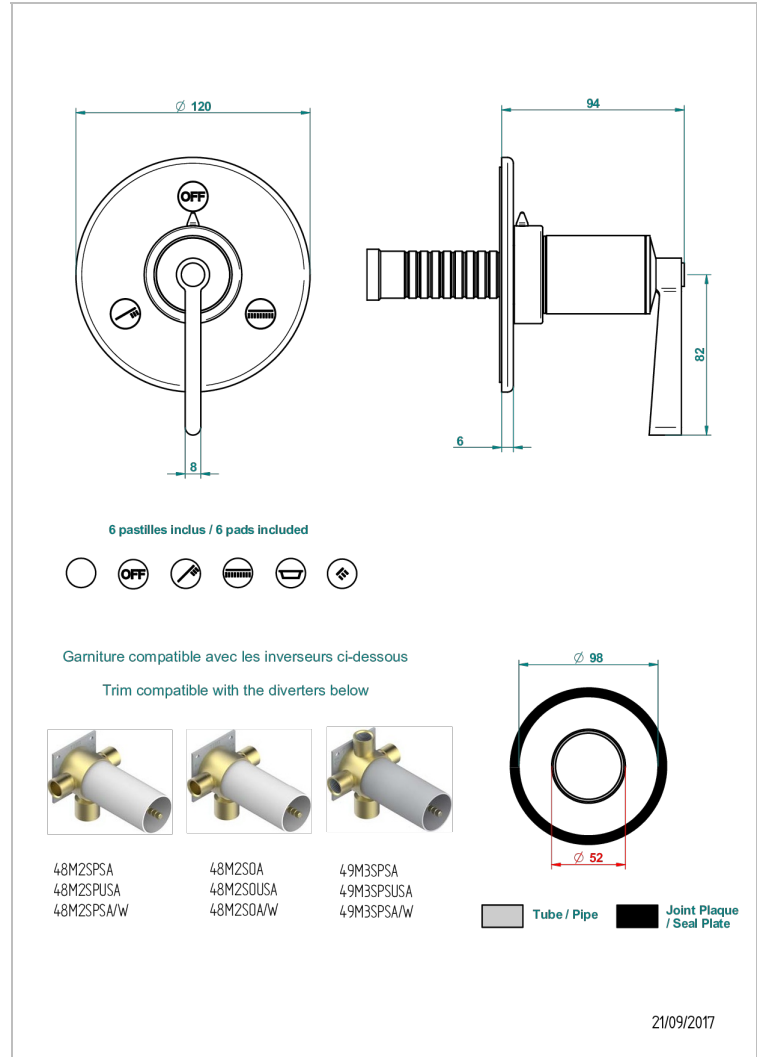

FAUBOURG METAL WITH LEVER HANDLES

G2U-48M2SB

Trim for wall mounted diverter - 2 ways ref.48M2 & 3 ways ref.49M3

CHARACTERISTIC

- Faubourg Metal with lever handles
- Trim for wall mounted diverter - 2 ways ref.48M2 & 3 ways ref.49M3

RELATED SKU'S

- Ref. G00-48M2SOUSA Wall mounted 3-way diverter with ceramic cartridge for concealed installation- 1 inlet 3/4" and 2 outlets 1/2" without shared ports no stop position - no trim
- Ref. G00-48M2SPSUSA Wall mounted 3-way diverter with ceramic cartridge for concealed installation- 1 inlet 3/4" and 2 outlets 1/2" with positive top, no shared ports - no trim
- Ref. G00-49M3SPSUSA Wall mounted 4-way diverter with ceramic cartridge for concealed installation- 1 inlet 3/4" and 3 outlets 1/2" with positive top, no shared ports - no trim