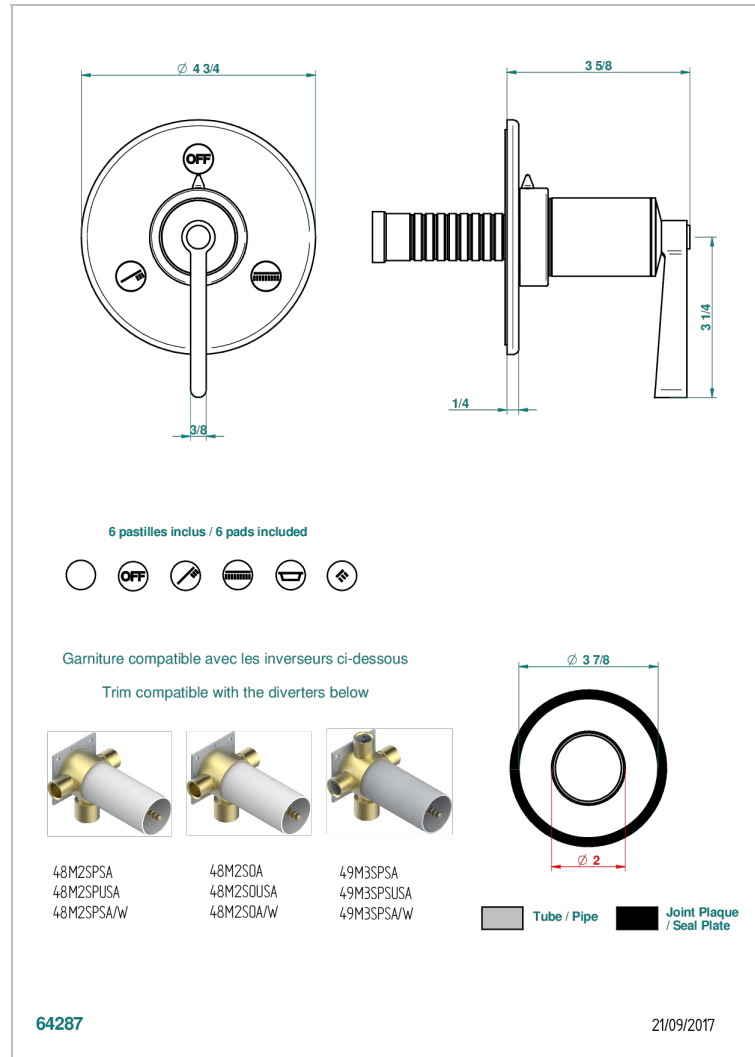

# FAUBOURG METAL WITH LEVER HANDLES

G2U-48M2SB

Trim for wall mounted diverter - 2 ways ref.48M2 & 3 ways ref.49M3

## CHARACTERISTIC

- Faubourg Metal with lever handles
- Trim for wall mounted diverter - 2 ways ref.48M2 & 3 ways ref.49M3

## RELATED SKU'S

- Ref. G00-48M2SOUSA Wall mounted 3-way diverter with ceramic cartridge for concealed installation- 1 inlet 3/4" and 2 outlets 1/2" without shared ports no stop position - no trim
- Ref. G00-48M2SPSUSA Wall mounted 3-way diverter with ceramic cartridge for concealed installation- 1 inlet 3/4" and 2 outlets 1/2" with positive top, no shared ports - no trim
- Ref. G00-49M3SPSUSA Wall mounted 4-way diverter with ceramic cartridge for concealed installation- 1 inlet 3/4" and 3 outlets 1/2" with positive top, no shared ports - no trim