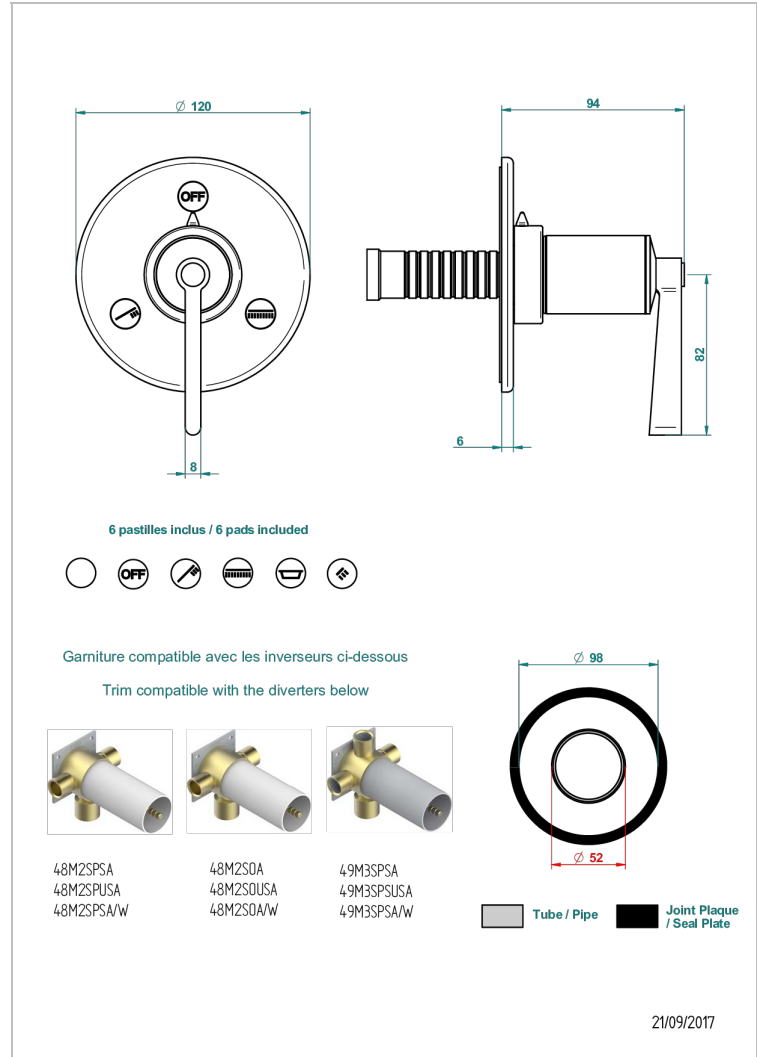

FAUBOURG METAL CON MANETAS

G2U-48M2SB

Trim for wall mounted diverter, 2 ways - ref. 48M2 and 3 ways - ref. 49M3

CARACTERÍSTICAS

- Faubourg metal con manetas
- Trim for wall mounted diverter, 2 ways - ref. 48M2 and 3 ways - ref. 49M3

PRODUCTOS RELACIONADOS

- Ref. G00-48M2SOA Wall mounted 3-way diverter with ceramic cartridge for concealed installation- 1 inlet 3/4" and 2 outlets 1/2" without stop position, without trim
- Ref. G00-48M2SPSA Wall mounted 3-way diverter with ceramic cartridge for concealed installation, 1 inlet 3/4" and 2 outlets 1/2" with stop position, without trim
- Ref. G00-49M3SPSA Wall mounted 4-way diverter with ceramic cartridge for concealed installation- 1 inlet 3/4" and 3 outlets 1/2" with stop position, without trim