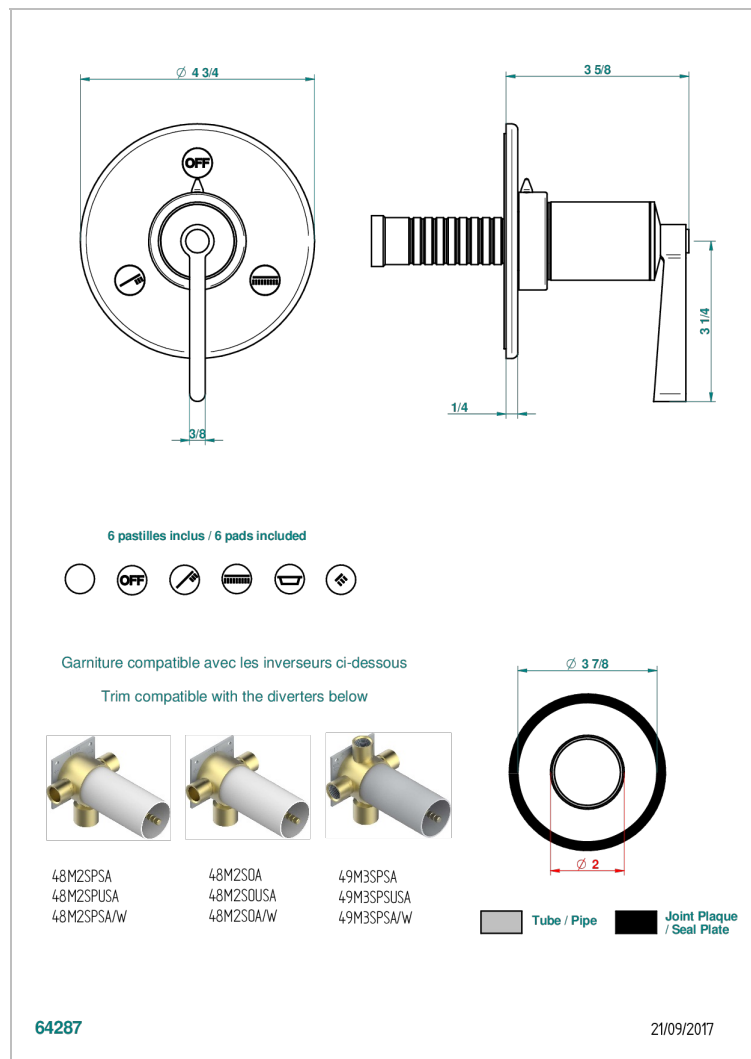

FAUBOURG METAL CON MANETAS

G2U-48M2SB

Trim for wall mounted diverter, 2 ways - ref. 48M2 and 3 ways - ref. 49M3

CARACTERÍSTICAS

- Faubourg metal con manetas
- Trim for wall mounted diverter, 2 ways - ref. 48M2 and 3 ways - ref. 49M3

PRODUCTOS RELACIONADOS

- Ref. G00-48M2SOA Wall mounted 3-way diverter with ceramic cartridge for concealed installation- 1 inlet 3/4" and 2 outlets 1/2" without stop position, without trim
- Ref. G00-48M2SPSA Wall mounted 3-way diverter with ceramic cartridge for concealed installation, 1 inlet 3/4" and 2 outlets 1/2" with stop position, without trim
- Ref. G00-49M3SPSA Wall mounted 4-way diverter with ceramic cartridge for concealed installation- 1 inlet 3/4" and 3 outlets 1/2" with stop position, without trim