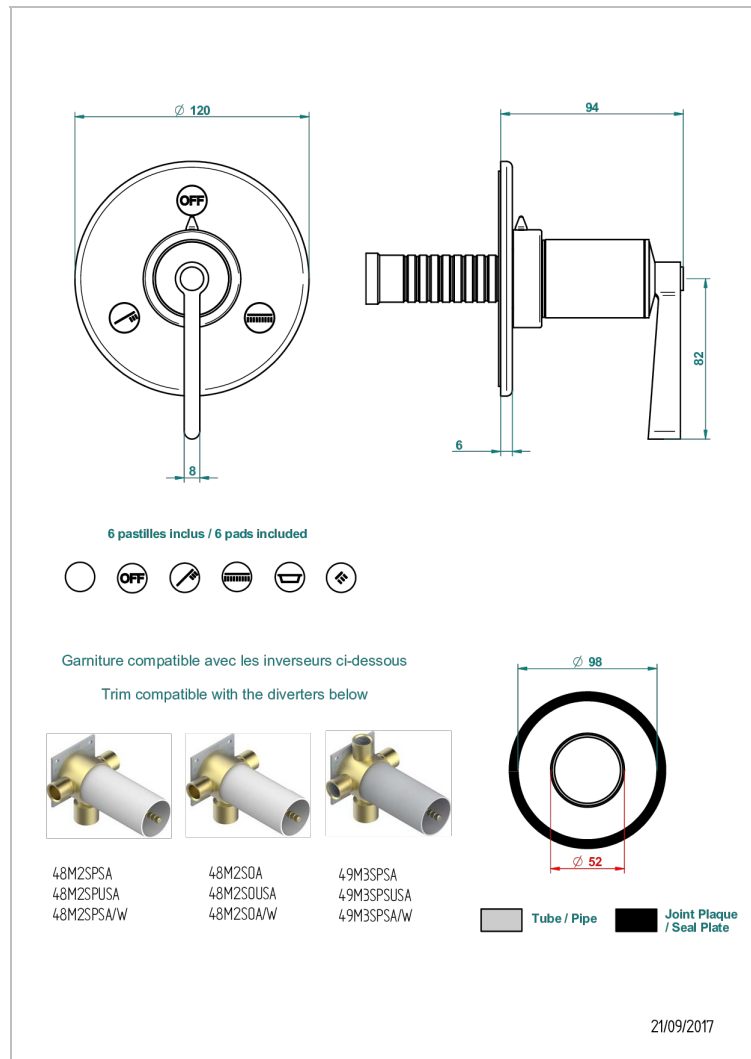

FAUBOURG METAL WITH LEVER

G2U-48M2SB

Trim for wall mounted diverter, 2 ways - ref. 48M2 and 3 ways - ref. 49M3

CHARACTERISTIC

- Faubourg Metal with lever
- Trim for wall mounted diverter, 2 ways - ref. 48M2 and 3 ways - ref. 49M3

RELATED SKU'S

- Ref. G00-48M2SOA Wall mounted 3-way diverter with ceramic cartridge for concealed installation- 1 inlet 3/4" and 2 outlets 1/2" without stop position, without trim
- Ref. G00-48M2SPSA Wall mounted 3-way diverter with ceramic cartridge for concealed installation, 1 inlet 3/4" and 2 outlets 1/2" with stop position, without trim
- Ref. G00-49M3SPSA Wall mounted 4-way diverter with ceramic cartridge for concealed installation- 1 inlet 3/4" and 3 outlets 1/2" with stop position, without trim