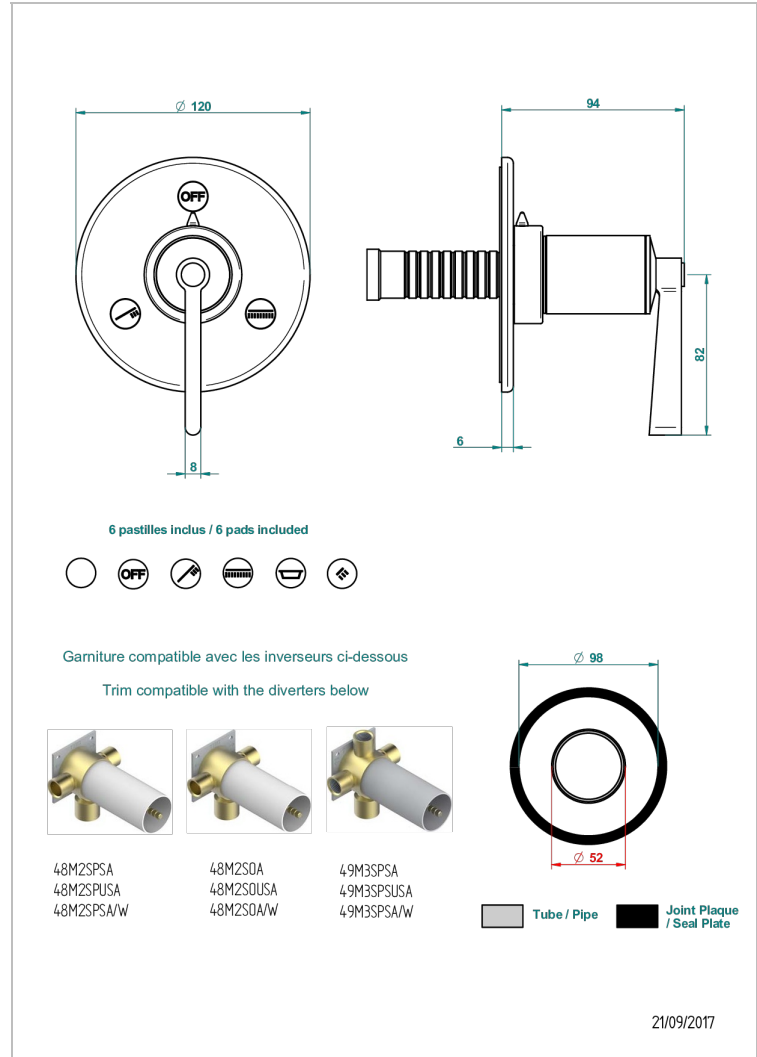

FAUBOURG METAL WITH LEVER

G2U-48M2SB

Trim for wall mounted diverter, 2 ways - ref. 48M2 and 3 ways - ref. 49M3

THG[®]
PARIS

特色

- Faubourg Metal with lever
- Trim for wall mounted diverter, 2 ways - ref. 48M2 and 3 ways - ref. 49M3

相关的SKU

- Ref. G00-48M2SOA Wall mounted 3-way diverter with ceramic cartridge for concealed installation- 1 inlet 3/4" and 2 outlets 1/2" without stop position, without trim
- Ref. G00-48M2SPSA Wall mounted 3-way diverter with ceramic cartridge for concealed installation, 1 inlet 3/4" and 2 outlets 1/2" with stop position, without trim
- Ref. G00-49M3SPSA Wall mounted 4-way diverter with ceramic cartridge for concealed installation- 1 inlet 3/4" and 3 outlets 1/2" with stop position, without trim