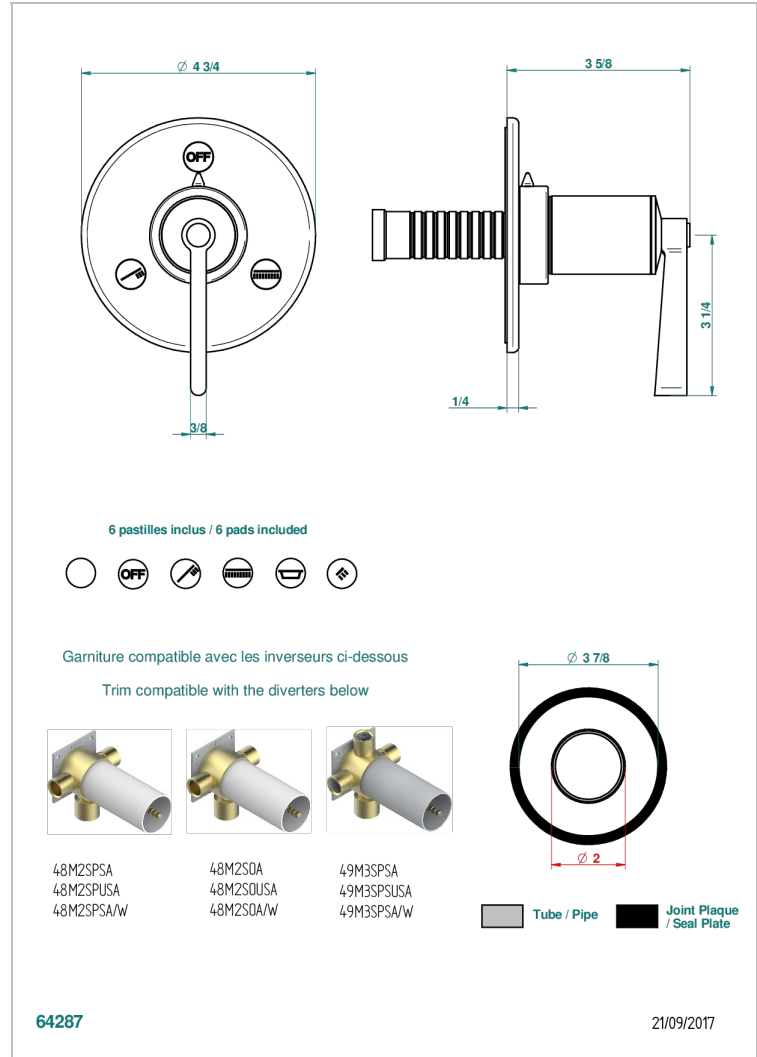

# FAUBOURG METAL WITH LEVER

G2U-48M2SB

Trim for wall mounted diverter, 2 ways - ref. 48M2 and 3 ways - ref. 49M3

## CHARACTERISTIC

- Faubourg Metal with lever
- Trim for wall mounted diverter, 2 ways - ref. 48M2 and 3 ways - ref. 49M3

## RELATED SKU'S

- Ref. G00-48M2SOA Wall mounted 3-way diverter with ceramic cartridge for concealed installation- 1 inlet 3/4" and 2 outlets 1/2" without stop position, without trim
- Ref. G00-48M2SPSA Wall mounted 3-way diverter with ceramic cartridge for concealed installation, 1 inlet 3/4" and 2 outlets 1/2" with stop position, without trim
- Ref. G00-49M3SPSA Wall mounted 4-way diverter with ceramic cartridge for concealed installation- 1 inlet 3/4" and 3 outlets 1/2" with stop position, without trim